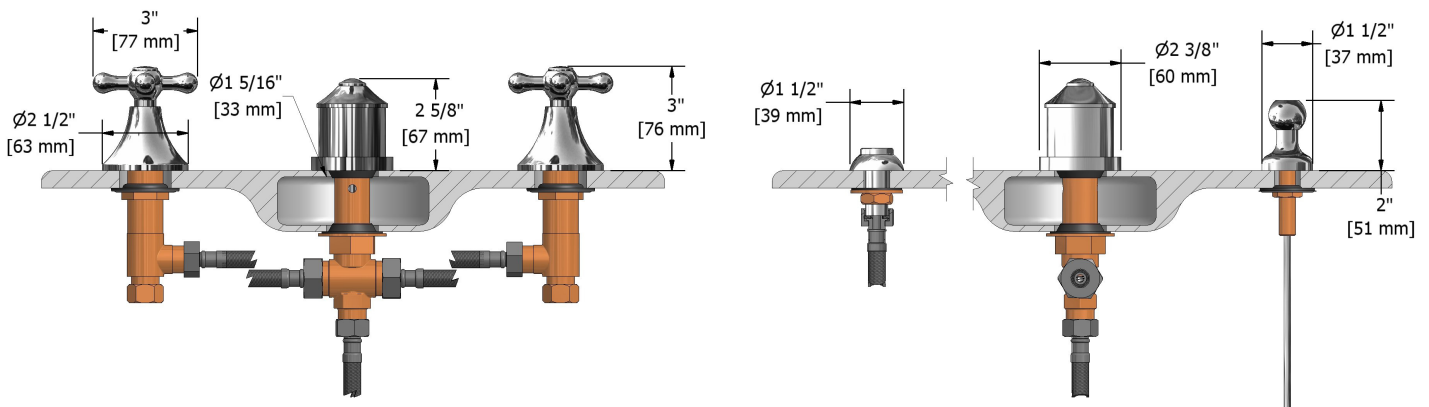

## Descriptions

- Jet
- Ceramic cartridge
- Pop-up drain
- 1/2" inlet male NPT
- Integrated vacuum breaker

## Certifications

- CSA B125.1
- ASME A112.18.1
- CMR248 Approval
- ADA

4-piece bidet faucet with integrated vacuum breaker  
MA09+

Sizes, models and finishes may differ from those presented.