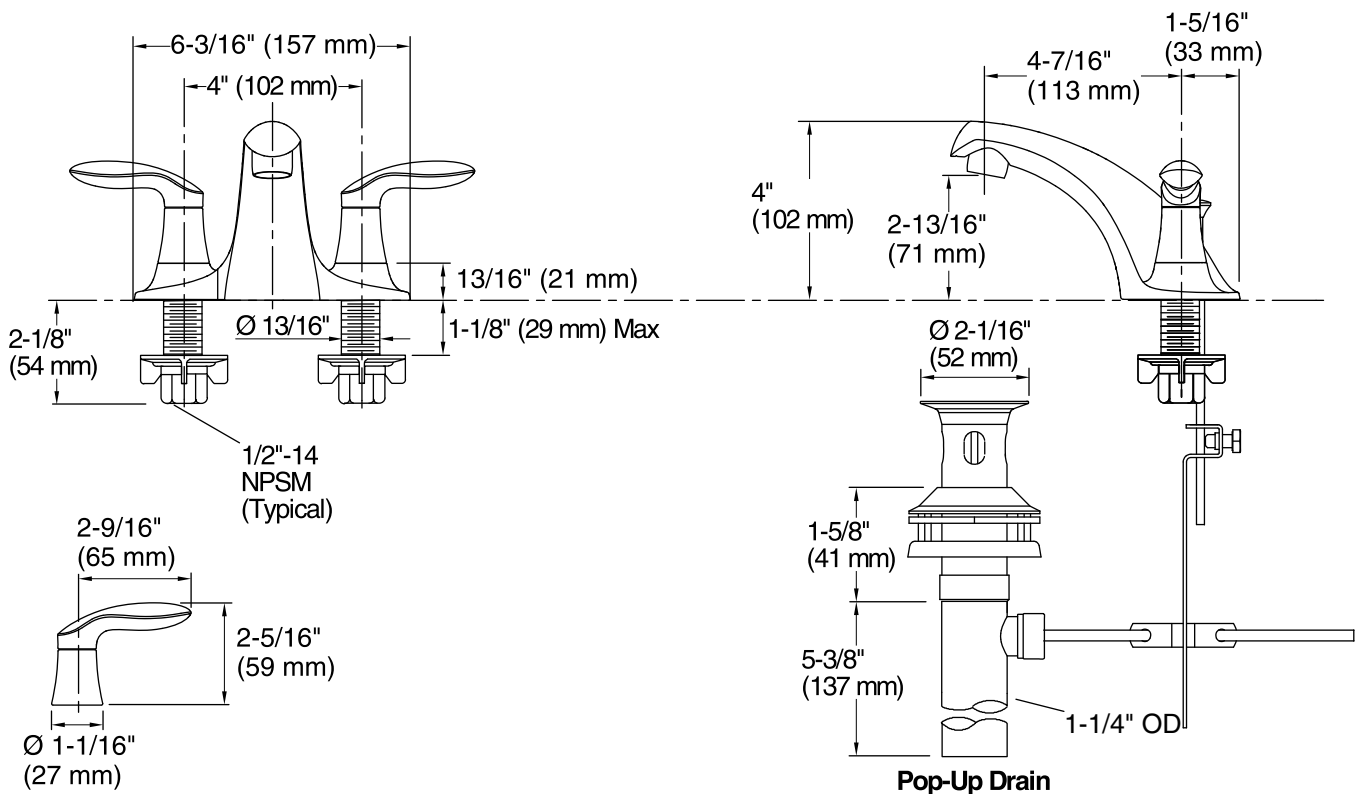

Features

- Two-handle centerset bathroom sink faucet for 4" centers.
- 4-7/16" (112 mm) spout reach.
- 1.2 gal/min (4.5 l/min) maximum flow rate [max at 60 psi (4.14 bar)].
- Includes metal pop-up drain with lift rod and 1-1/4" tailpiece.
- KOHLER ceramic disc valves exceed industry longevity standards for a lifetime of durable performance
- Red/blue indexing.
- Reversible quarter-turn washerless ceramic disc valves.
- Coordinates with Coralais faucets, accessories, and showering components to complete your bathroom.

Material

- Premium Metal Construction
- KOHLER finishes resist corrosion and tarnishing.

Installation

- For 4" (102 mm) centers.
- Deck-mount installation
- Pre-attached flexible supply lines simplify installation.

Available Color/Finishes

Color tiles intended for reference only.

Color Code Description

	CP	Polished Chrome
	G	Brushed Chrome

Technical Information

All product dimensions are nominal.

Faucet:

Flow rate:	1.2 gal/min (4.5 l/min)
Pressure:	60 psi (4.1 bar)
Valve body:	Machined-brass
Drain with overflow:	YES
Drain tailpiece included:	YES

Spout:

Spout reach:	4-7/16" (112 mm)
Handle clearance:	2-9/16" (65 mm)

Notes

Install this product according to the installation guide.

ADA, OBC, CSA B651 compliant when installed to the specific requirements of these regulations.