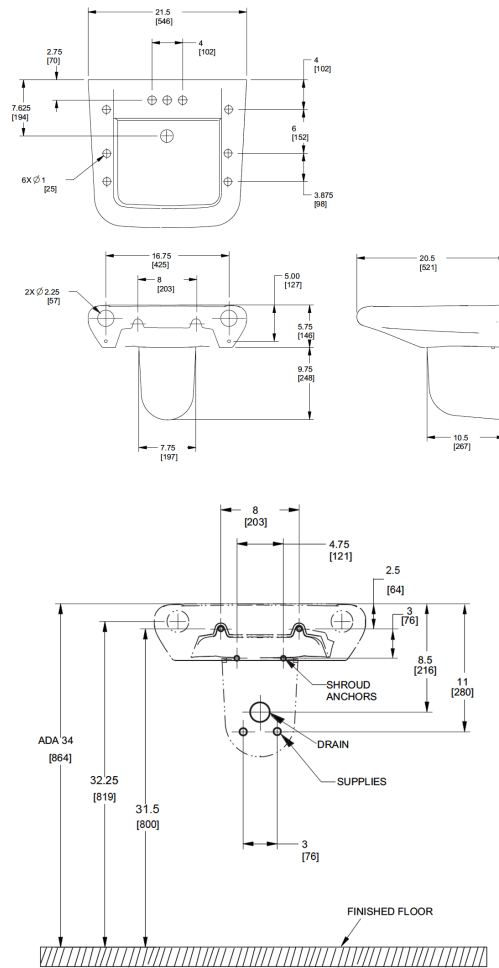

ROUGH-IN

Sloan 10500 Seymour Ave, Franklin Park, IL 60131
Phone: 800.982.5839 • Fax: 800.447.8329 • sloan.com