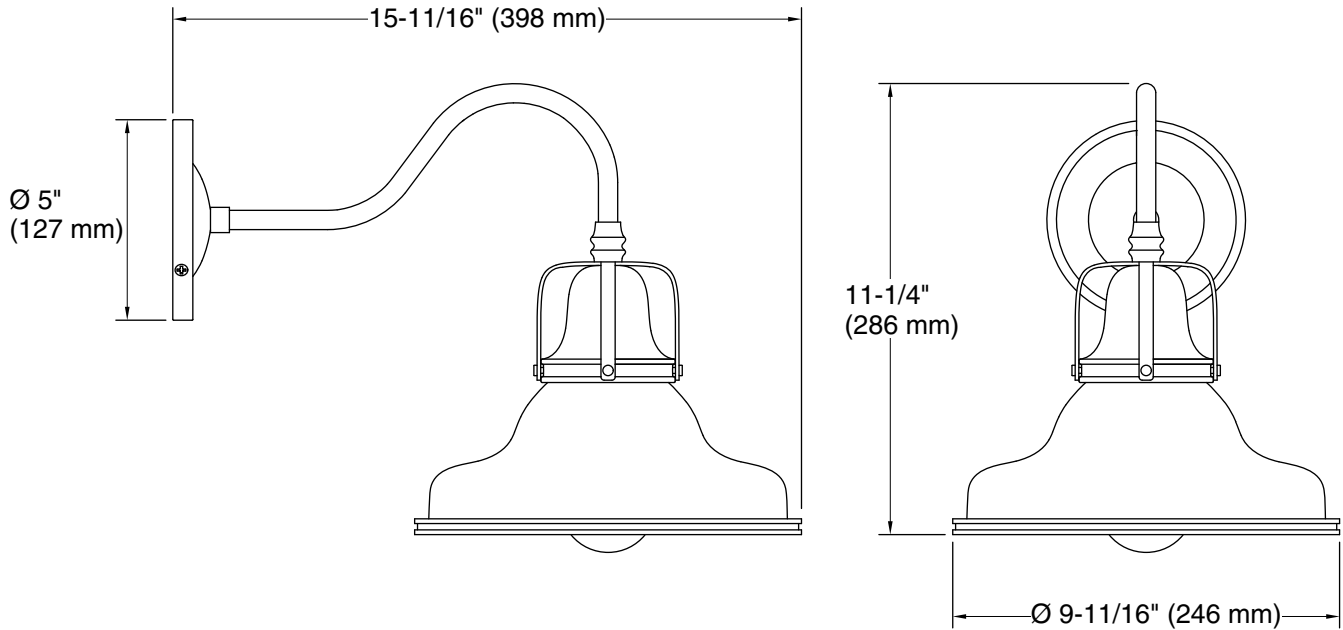

Features

- The double-domed metal shade features a cage detail at the connection.
- A perfect piece for any farmhouse- or industrial-style space — kitchen, master bathroom, guest bathroom, hallway, or mudroom.
- Medium base (E26) socket, works best with type A or G light bulbs (sold separately).
- Suitable for damp locations, per UL 1598.

Required Electrical Service

One dedicated circuit required.

Lights: 120 V, 12 A, 60 Hz

Technical Information

All product dimensions are nominal.

Material: Steel, Aluminum

Number of Lights: 1

Lighting Type: Socket-based