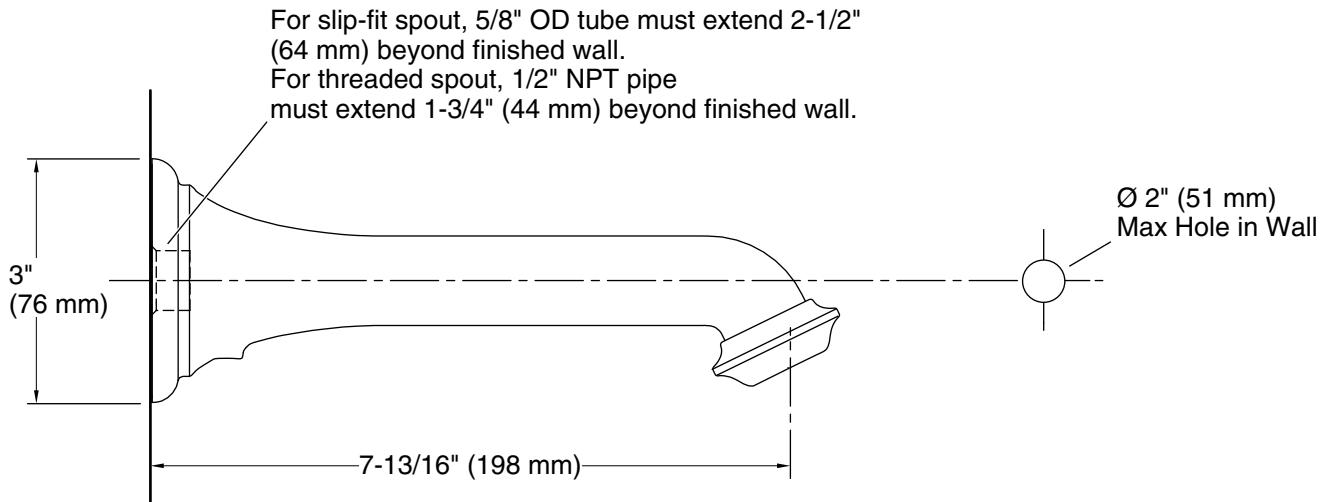

Material

- Metal construction.

Installation

- Wall-mount installation with slip-fit connection and NPT threads.

Recommended Products/Accessories

K-23723 Faucet cleaner

Codes/Standards

ASME A112.18.1/CSA B125.1

Technical Information

All product dimensions are nominal.

Spout:

Spout reach: 8-7/16" (214 mm)

Notes

Install this product according to the installation guide.