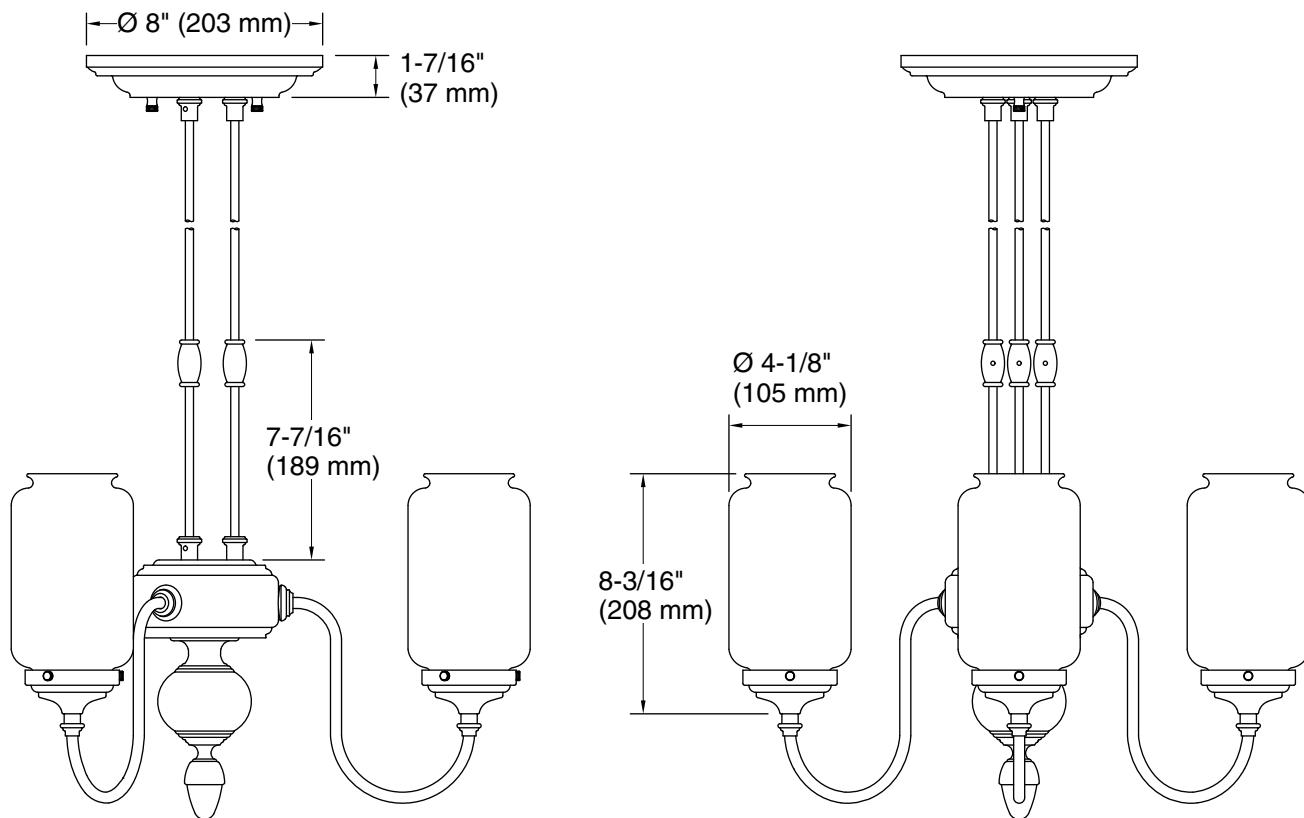

Required Electrical Service

One circuit required.

Lights: 120 V, 60 Hz

Technical Information

All product dimensions are nominal.

Installation Type: Ceiling-mount

Material: Brass

Number of Lights: 3

Lighting Type: Socket-based

Socket Type: E-26 Medium

Number of Shades: 6

Shade Type: Glass - frosted, Glass - clear

Hanging Type: Cord

Height: 14-5/16" (363 mm) -
134-5/16" (3411 mm)

Electrical component rating: Socket Rating: 60 Hz, 40 W, 1200 Lumens, 3000K