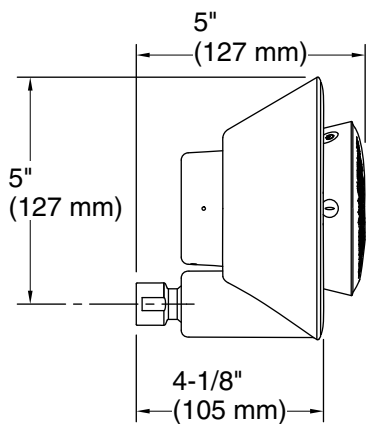

Technical Information

All product dimensions are nominal.

Power source: Battery - DC, included

Electrical component rating: Speaker: 10 W

Amplifier channels: 1 at 10 W per channel

Charge voltage: USB 5 V

Charge time: 3 hours

Usage time: 9 hours

Bluetooth® range: 32.8 ft (0.8 m)

Bluetooth® version: 5.0

Max. Ambient temp: 140°F (60°C)

Signal to noise ratio: >70 dB

Showerhead/Body Spray:

Rated maximum flow: 2.5 gal/min (9.5 l/min)

Pressure: 80 psi (5.5 bar)

Notes

Install this product according to the installation instructions.

Follow local building electrical codes.

A Bluetooth® wireless device is required to stream music.

For use with automatic compensating valves rated at 2.00 gal/min (7.6 L./min) or less.