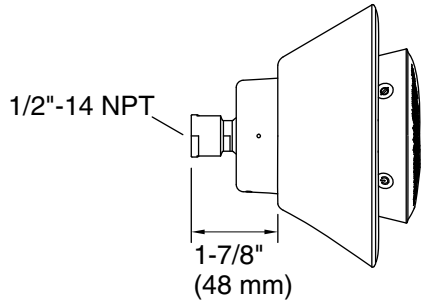

Technical Information

All product dimensions are nominal.

Power source: Battery - DC, included

Electrical component rating: Speaker: 10 W

Amplifier channels: 1 at 10 W per channel

Charge voltage: USB 5 V

Charge time: 3 hours

Usage time: 9 hours

Bluetooth® range: 32.8 ft (0.8 m)

Bluetooth® version: 5.0

Max. Ambient temp: 140°F (60°C)

Signal to noise ratio: >70 dB

Showerhead/Body Spray:

Rated maximum flow: 2.5 gal/min (9.5 l/min)

Pressure: 80 psi (5.5 bar)

Notes

Install this product according to the installation instructions.

Follow local building electrical codes.

A Bluetooth® wireless device is required to stream music.

For use with automatic compensating valves rated at 2.00 gal/min (7.6 L./min) or less.