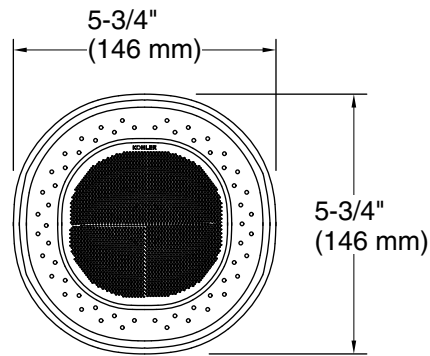

Technical Information

All product dimensions are nominal.

Power source: Battery - DC, included

Electrical component rating: Speaker: 10 W

Amplifier channels: 1 at 10 W per channel

Charge voltage: USB 5 V

Charge time: 3 hours

Usage time: 9 hours

Bluetooth® range: 32.8 ft (0.8 m)

Bluetooth® version: 5.0

Max. Ambient temp: 140°F (60°C)

Signal to noise ratio: >70 dB

Showerhead/Body Spray:

Rated maximum flow: 2.5 gal/min (9.5 l/min)

Pressure: 80 psi (5.5 bar)

Notes

Install this product according to the installation instructions.

Follow local building electrical codes.

A Bluetooth® wireless device is required to stream music.

For use with automatic compensating valves rated at 2.00 gal/min (7.6 L./min) or less.