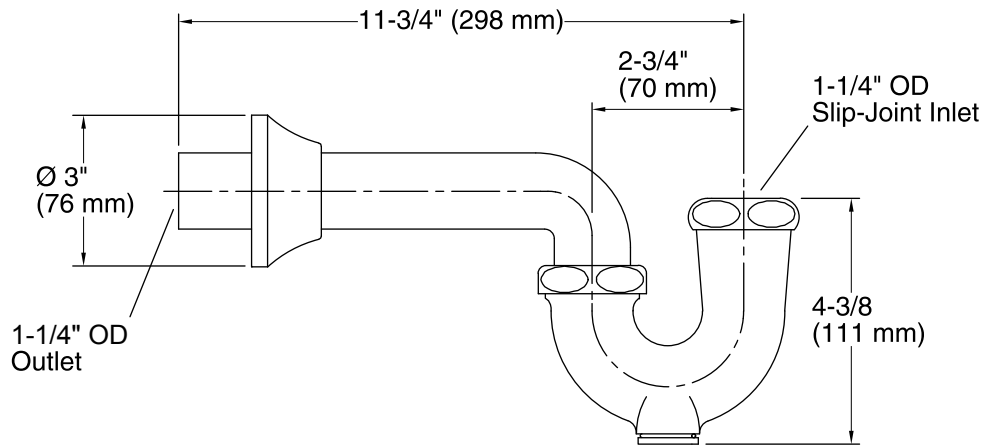

Features

- Adjustable rotation on tube outlet
- Slip-joint inlet
- Cleanout plug
- Flange

Material

- Cast brass construction

Codes/Standards

ASME A112.18.2/CSA B125.2
All applicable US Federal and State material regulations

Technical Information

All product dimensions are nominal.

Notes

Install this product according to the installation guide.