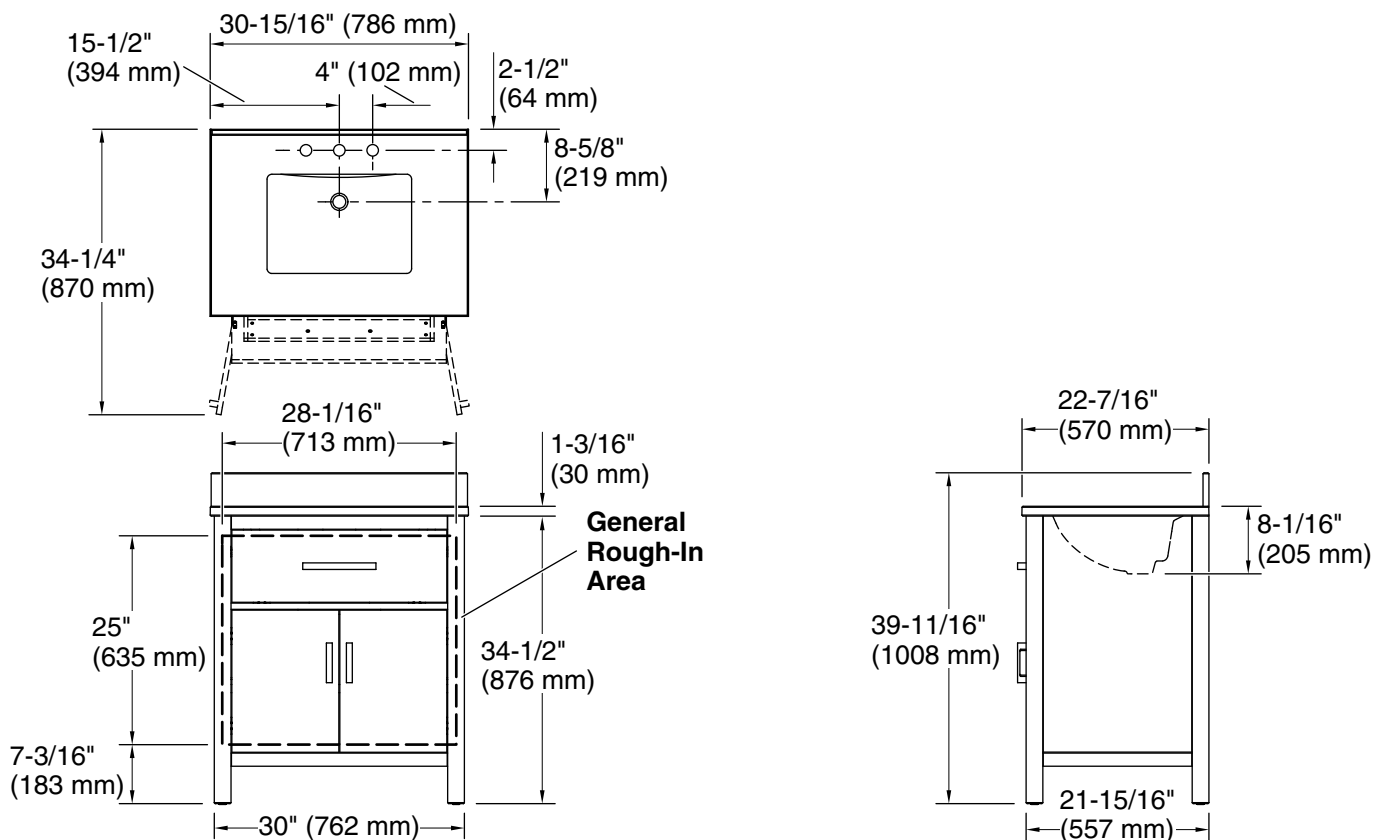

Features

- Set includes cabinet, precut quartz vanity top, backsplash, sink, cabinet hardware
- Convenient tilt-down drawer for storing smaller, frequently-used items
- Three-way adjustable slow-close door hinges for easy cabinet access
- 20-1/2" (521 mm) cabinet interior provides ample storage space
- Finish-matched cabinet interior offers generous clearance for plumbing
- Vanity top has 8" (203 mm) widespread faucet holes; requires deck-mount faucet (sold separately)
- Brushed Nickel hardware included on White, Atmos Grey, and Black Oak vanities, and Matte Black hardware on Light Oak vanities.

	BWK	Carbon Oak
	WEK	Light Oak

Technical Information

All product dimensions are nominal.

Notes

Install this product according to the installation instructions.

Select the type of fastener based upon the wall material. Two 250 lb (113.4 kg) minimum load bearing fasteners are recommended.