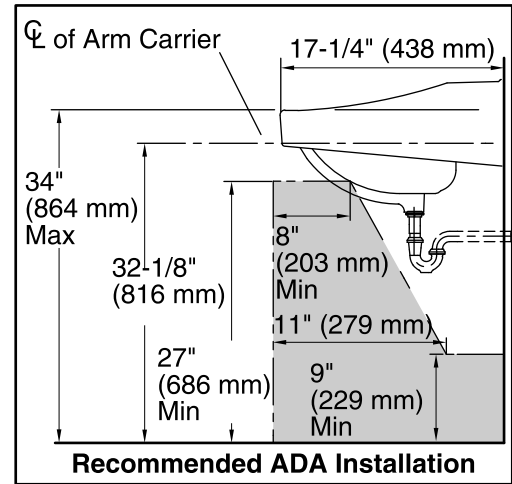

### Technical Information

All product dimensions are nominal.

Bowl configuration:	Single
Installation:	Wall-mount
Bowl area (Only)	Length: 14" (356 mm) Width: 11" (279 mm) Water depth: 4-7/16" (113 mm)
Number of deck holes:	1
Faucet hole(s):	1-3/8" (35 mm)
Drain hole:	1-3/4" (44 mm)