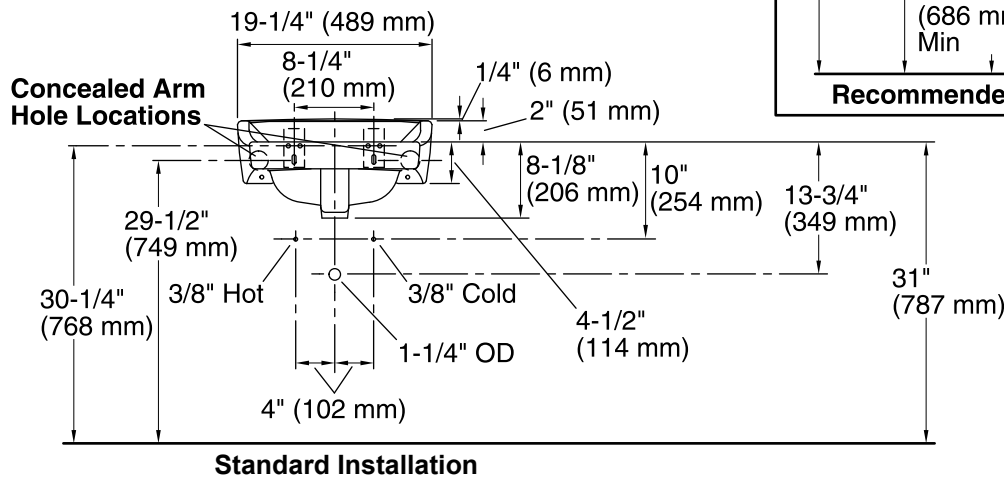

### Technical Information

All product dimensions are nominal.

Bowl configuration:	Single
Installation:	Wall-mount
Bowl area (Only)	Length: 14" (356 mm) Width: 11" (279 mm) Water depth: 4-7/16" (113 mm)
Number of deck holes:	1
Faucet hole(s):	1-3/8" (35 mm)
Drain hole:	1-3/4" (44 mm)