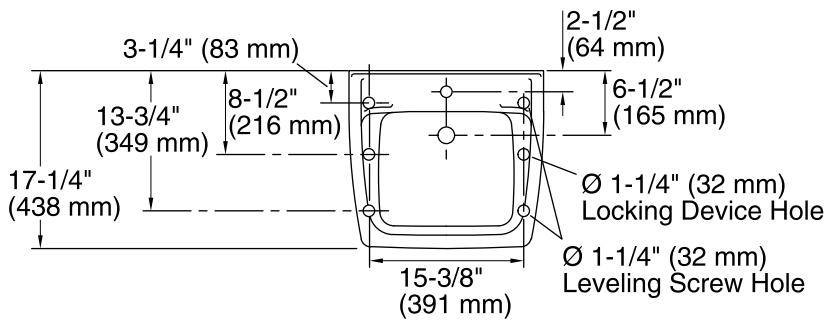

### Technical Information

All product dimensions are nominal.

Bowl configuration:	Single
Installation:	Wall-mount
Bowl area (Only)	Length: 14" (356 mm) Width: 11" (279 mm) Water depth: 4-7/16" (113 mm)
Number of deck holes:	1
Faucet hole(s):	1-3/8" (35 mm)
Drain hole:	1-3/4" (44 mm)