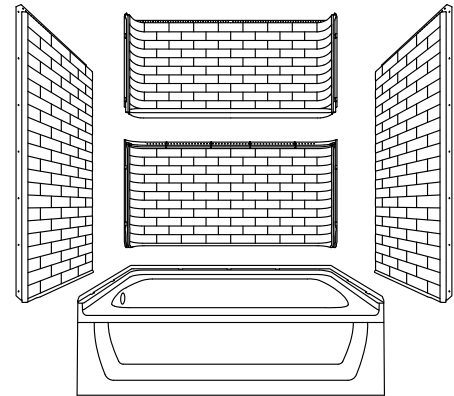

Features

- Tongue-and-groove modular design allows for easy installation during any phase of construction.
- Modern subway tile design.
- Full-length shelf provides generous storage.
- Easy to clean, durable high-gloss finish.

Material

- Compression molded from our exclusive solid Vikrell® material.

Installation

- Pro4™ installation system features a two-piece backwall design, enabling one-person handling and installation.
- Alcove.
- Caulk-free installation.
- Left drain.

Recommended Products/Accessories

- K-23726 Drain treatment
- K-23733 Vikrell® cleaner

Included Components

1. Product consists of:
2. 71171110 60" bath
   - 71574100 30" shower wall set

Codes/Standards

- CSA B45.5/IAPMO Z124
- ASTM E162
- ASTM E662
- HUD, UM Bulletin 73

Warranty – Bathing Fixtures (and) Kitchen and Utility Sinks Made of Solid Vikrell® Material

See website for detailed warranty information.

Available Colors/Finishes

Color tiles intended for reference only.

Color	Code	Description
	0	White
	96	KOHLER Biscuit