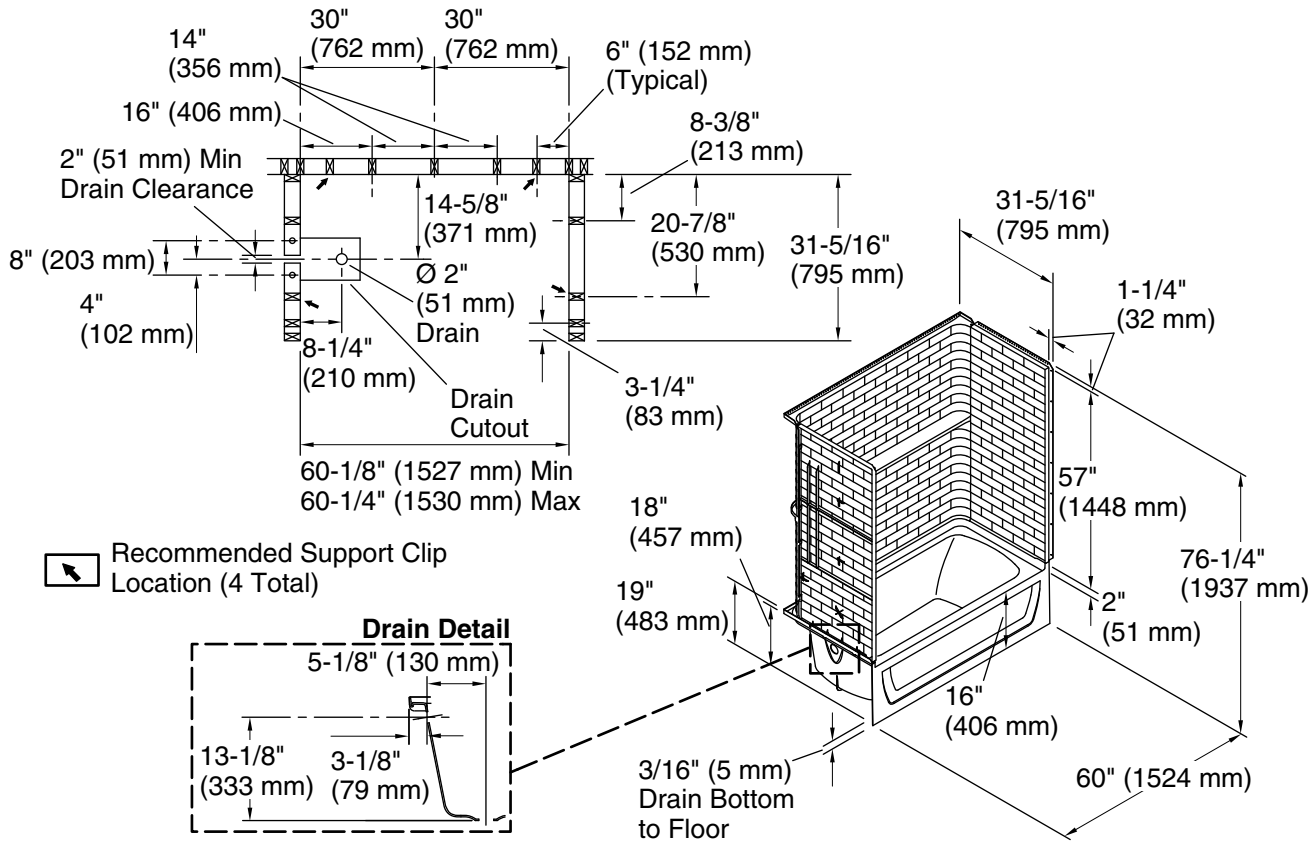

Color	Code	Description
	0	White
	96	KOHLER Biscuit

STERLING®

A KOHLER COMPANY

Traverse®
30" bath/shower
71570110

Technical Information

All product dimensions are nominal.

Installation: Three-wall alcove

Minimum flat for door: 3" (76 mm)

Threshold height: 16" (406 mm)

Notes

Install this product according to the installation instructions.

Studs should be positioned roughly as shown.

Double studding is recommended for pivot shower door installations.