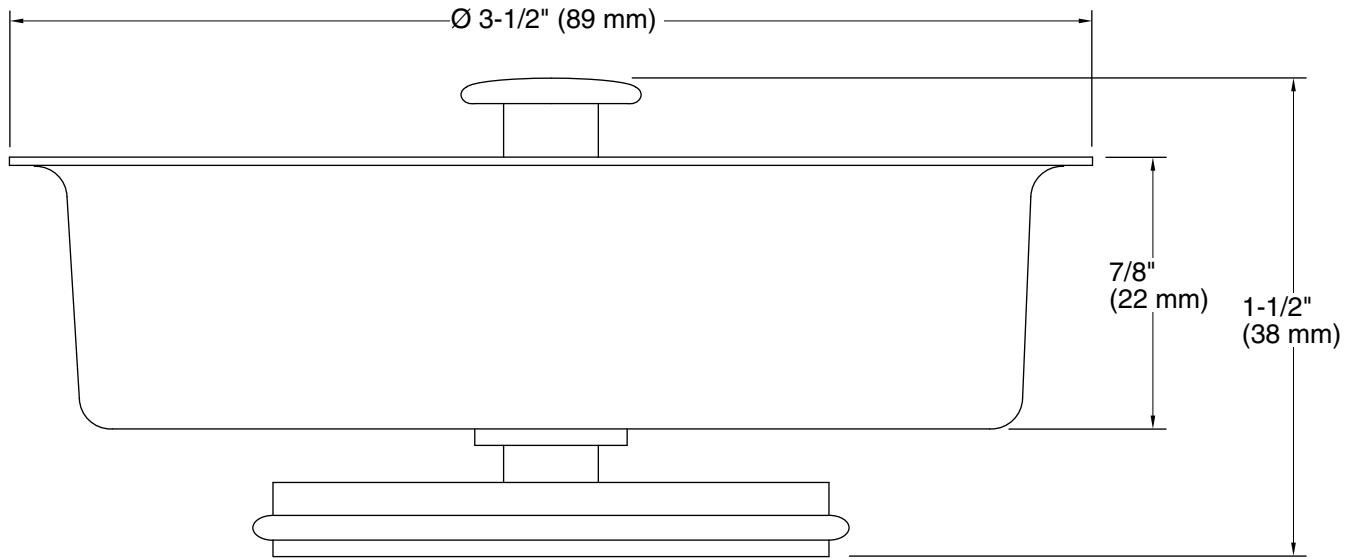

Features

- Removable basket with an open/close stopper that seals tightly into Duostrainer body.

Material

- Premium metal construction for durability and reliability.

Installation

- Fits sinks with standard 3½" or 4" outlet.
- Requires K-8804 Duostrainer body and tailpiece (sold separately).

Technical Information

All product dimensions are nominal.

Notes

Install this product according to the installation guide.