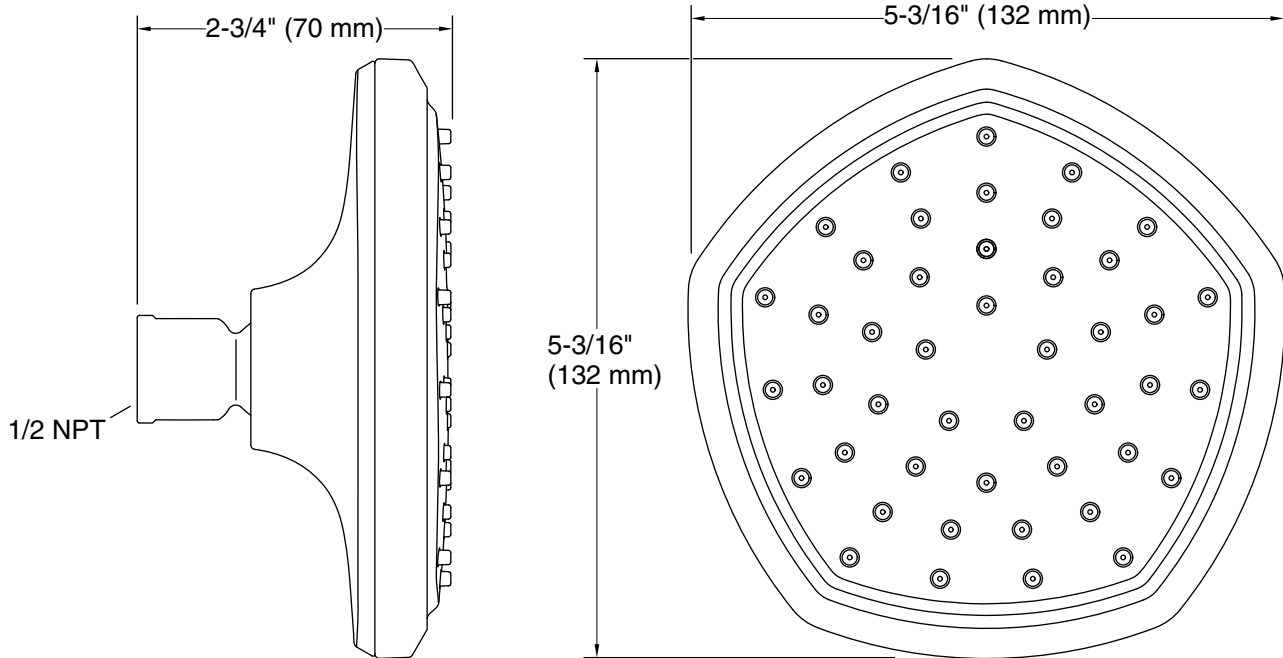

Technical Information

All product dimensions are nominal.

Showerhead/Body Spray:

Rated maximum flow: 2.5 gal/min (9.5 l/min)
Pressure: 80 psi (5.5 bar)

Notes

For use with automatic compensating valves rated at 2.5 gal/min (9.5 l/min) or less.

Install this product according to the installation instructions.