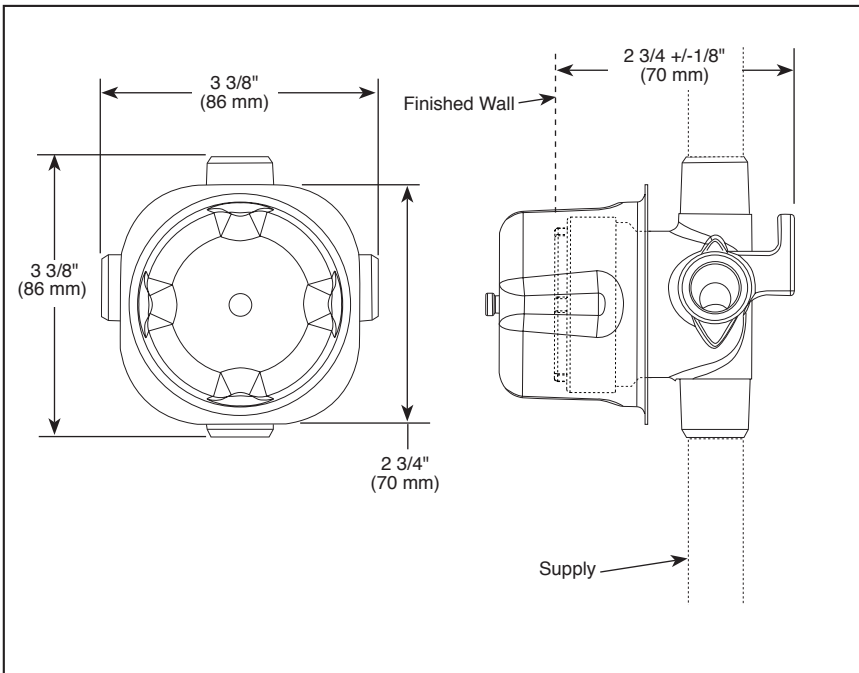

R11000

Submitted Model No.: _____

Specific Features: _____

RP75137 Available Extension Kit

see what Delta can do™

ROUGH VALVE BODY

- R11000 (Case Qty. 3)
- 1/2" Rough-In

STANDARD SPECIFICATIONS

- Three port diverter rough
- For use with (3) three or (6) six function diverter.
- Forged brass body
- Can be tested with air (200 psi) or water (300 psi) using supplied test cap
- Refer to the installation instructions for more details