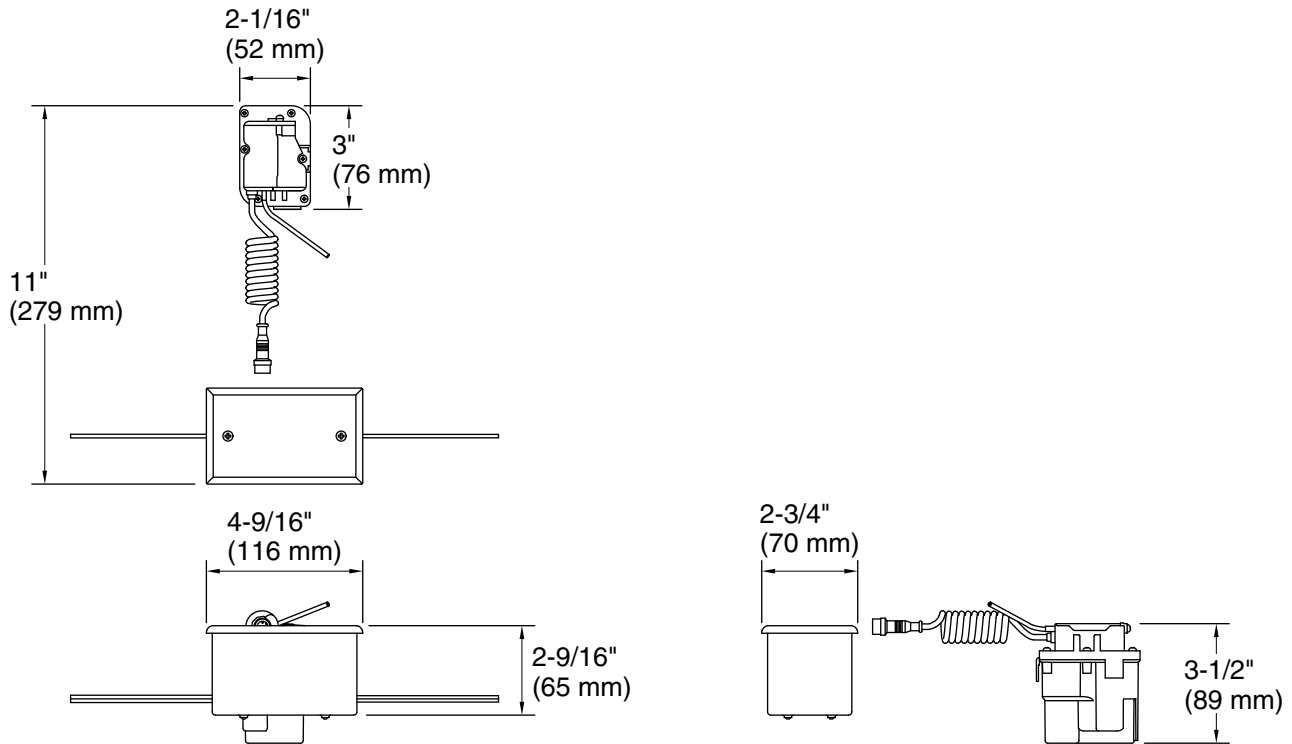

Features

- For use with the K-18829 2" x 4" in-wall tank and carrier system

Required Products/Accessories

For wall-mount installation

K-18829 2" x 4" In-wall tank and carrier system

Recommended Products/Accessories

K-78066-F Dual-flush touchless actuator plate

Codes/Standards

None Applicable

KOHLER® One-Year Limited Warranty

See website for detailed warranty information.

Technical Information

All product dimensions are nominal.