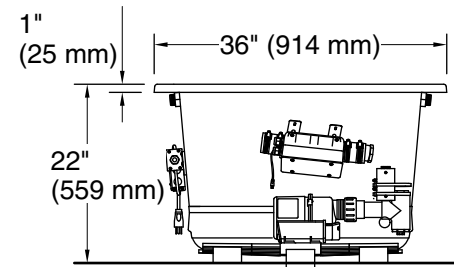

Underscore® Rectangle

66" x 36" Heated BubbleMassage™ air bath with Bask™

K-1173-GHW

No change in measurements if connected with drain illustrated. (K-7272)

Drop-in Rim Detail

Blower Motor Access
30" (762 mm) W x 15" (381 mm) H Min

Technical Information

All product dimensions are nominal.

Installation:	Drop-in, Undermount
Drain location:	End
Basin area, bottom:	44-1/2" x 26-1/2" (1130 mm x 673 mm)
Basin area, top:	60-1/4" x 30-1/4" (1530 mm x 768 mm)
Weight:	111 lbs (50.3 kg)
Minimum floor load:	60 lbs/ft ² (292.9 kg/m ²)
Water depth:	17-3/4" (451 mm)
Water capacity:	102 gal (386.1 L)
Cutout:	Drop-in, 65" x 35" (1651 mm x 889 mm)
Electrical component rating:	Blower: 120 V, 10 A, 60 Hz Heated Surface: 120 V, 0.5 A, 60 Hz, 65