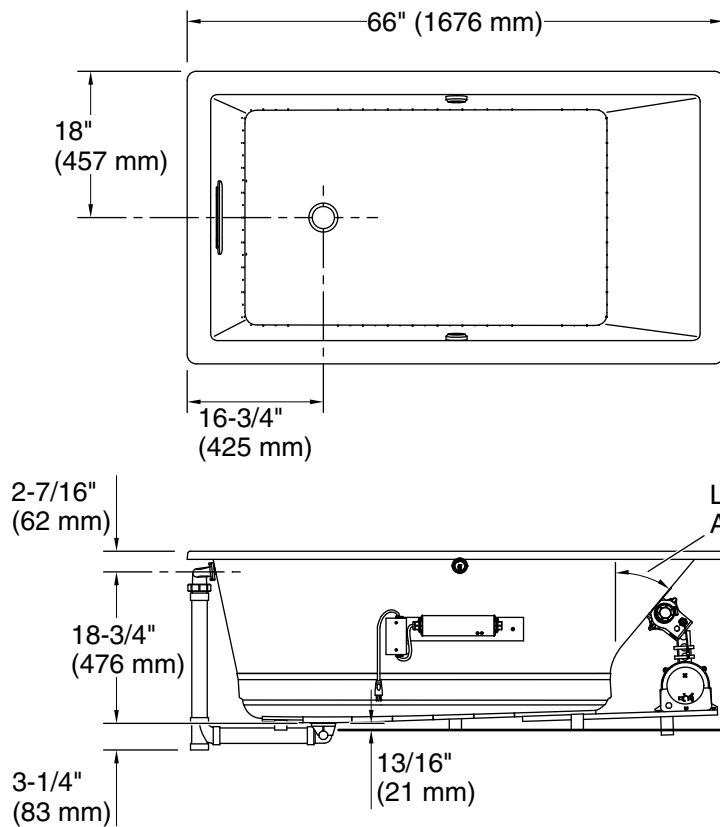

Underscore® Rectangle

66" x 36" Heated BubbleMassage™ air bath with Bask™

K-1173-GHW

No change in measurements if connected with drain illustrated. (K-7272)

Drop-in Rim Detail

Blower Motor Access
30" (762 mm) W x 15" (381 mm) H Min

Technical Information

All product dimensions are nominal.

Installation:	Drop-in, Undermount
Drain location:	End
Basin area, bottom:	44-1/2" x 26-1/2" (1130 mm x 673 mm)
Basin area, top:	60-1/4" x 30-1/4" (1530 mm x 768 mm)
Weight:	111 lbs (50.3 kg)
Minimum floor load:	60 lbs/ft ² (292.9 kg/m ²)
Water depth:	17-3/4" (451 mm)
Water capacity:	102 gal (386.1 L)
Cutout:	Drop-in, 65" x 35" (1651 mm x 889 mm)
Electrical component rating:	Blower: 120 V, 10 A, 60 Hz Heated Surface: 120 V, 0.5 A, 60 Hz, 65