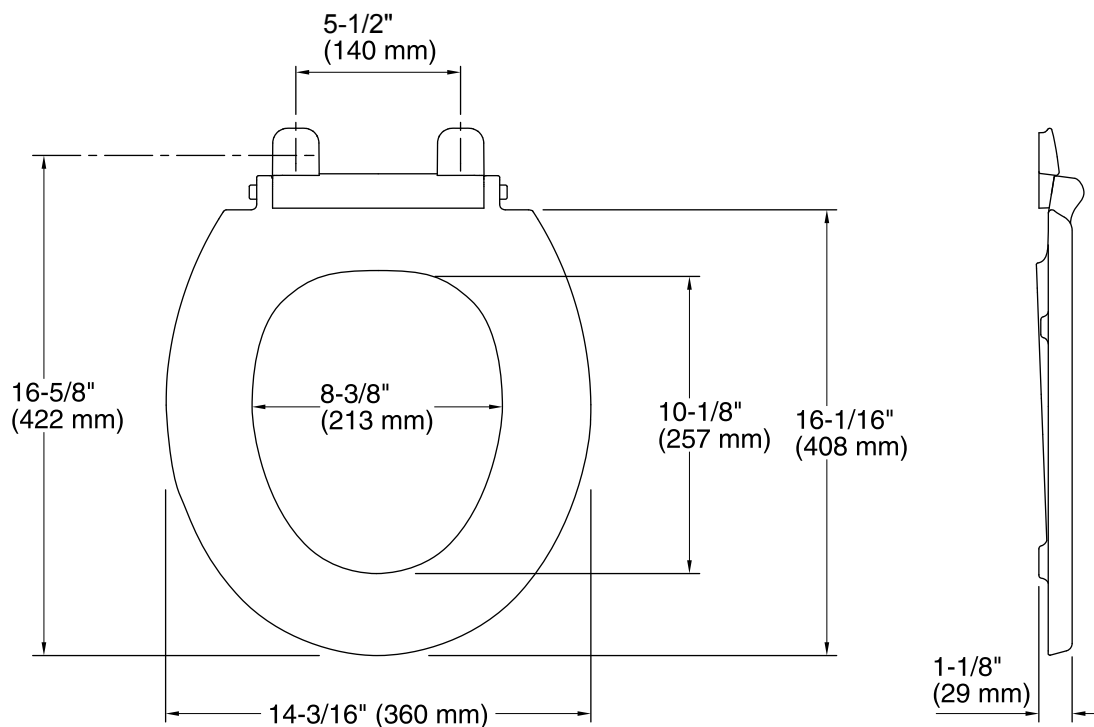

#### Technical Information

All product dimensions are nominal.

Seat shape type: Round-front

Seat front type: Closed-front

Seat-mounting holes: 5-1/2" (140 mm)