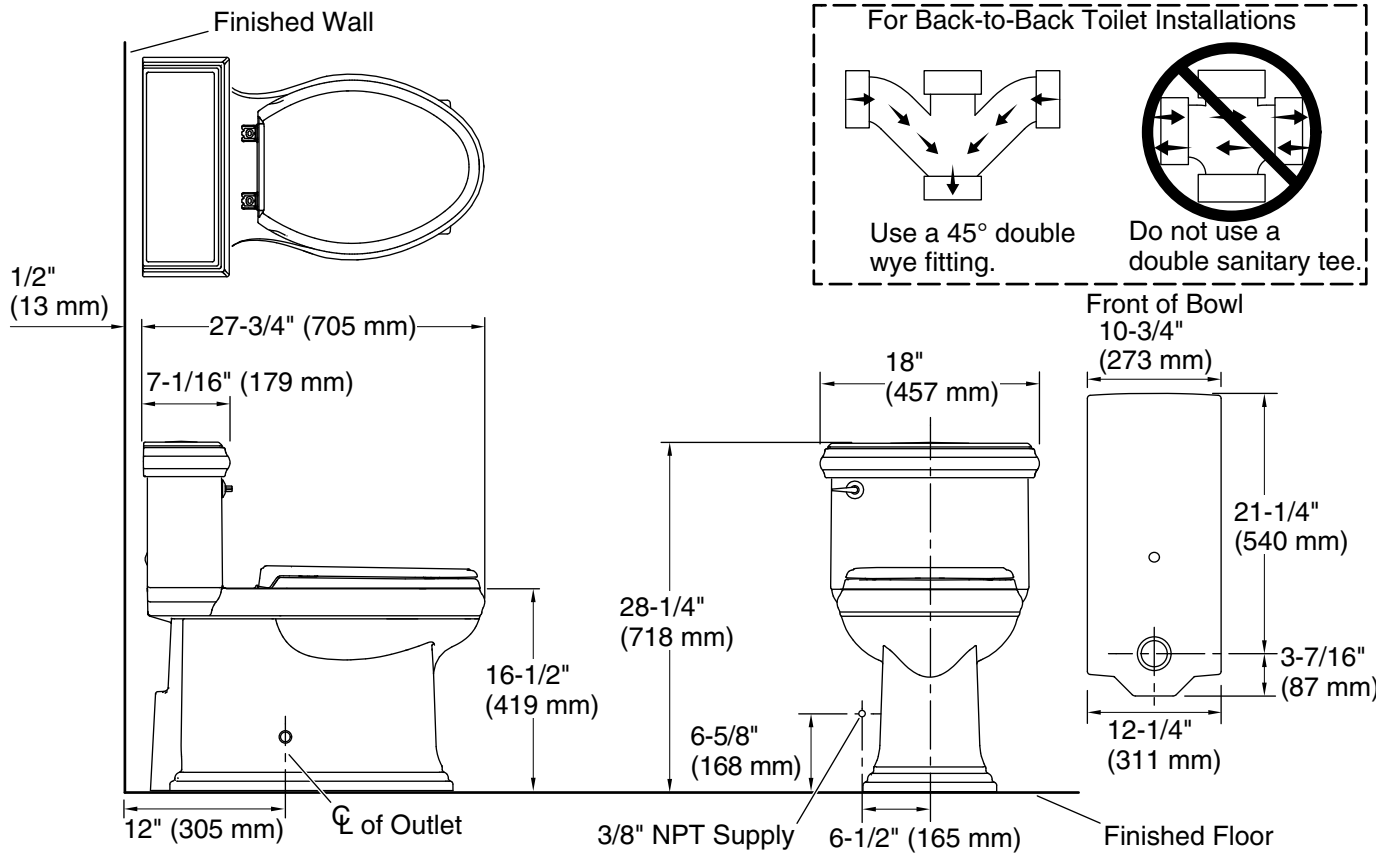

Memoirs® Classic Comfort Height®

One-piece compact elongated chair height toilet

K-6424

Features

- One-piece toilets integrate the tank and bowl into a seamless, easy-to-clean design.
- Compact elongated bowl offers added comfort while occupying the same space as a round-front bowl.
- Comfort Height® feature offers chair-height seating that makes sitting down and standing up easier for most adults.
- 1.28 gpf (4.8 lpf).
- Skirted trapway simplifies cleaning.
- Left-hand Polished Chrome trip lever.
- Glenbury™ Quiet-Close™ seat closes quietly and quickly unlatches from the toilet for easy removal and convenient cleaning.
- Patented ReadyLock™ installation system, a simple solution for skirted toilets, saves time, hassle, and eliminates the need to drill into the floor for standard 12" (305 mm) rough-in.
- Coordinates with other products in the Memoirs collection.

Installation

- Supply line sold separately.
- Standard 12" (305 mm) rough-in.
- 10" and 14" (254 mm and 356 mm) rough-in kits also available.

Water Conservation & Rebates

- Eligible for consumer rebates in some municipalities.

THE BOLD LOOK
OF **KOHLER**®

Memoirs® Classic Comfort Height®

One-piece compact elongated chair height toilet

K-6424

Technical Information

All product dimensions are nominal.

Toilet type:	One-piece, Floor-mount
Waste Outlet:	Floor
Bowl shape:	Compact elongated
Flush type:	AquaPiston®
Trap passageway:	2-1/8" (54 mm)
Water Consumption	
Full:	1.28 gpf (4.8 lpf)
Water surface size:	9-5/8" x 7-3/8" (244 mm x 187 mm)
Rim to water surface:	5-3/8" (137 mm)
Rough-in:	12" (305 mm)
Seat-mounting holes:	5-1/2" (140 mm)

Notes

Install this product according to the installation instructions.

For back-to-back toilet installations: Use only a 45° double wye fitting.

ADA, OBC, CSA B651 compliant when installed to the specific requirements of these regulations.