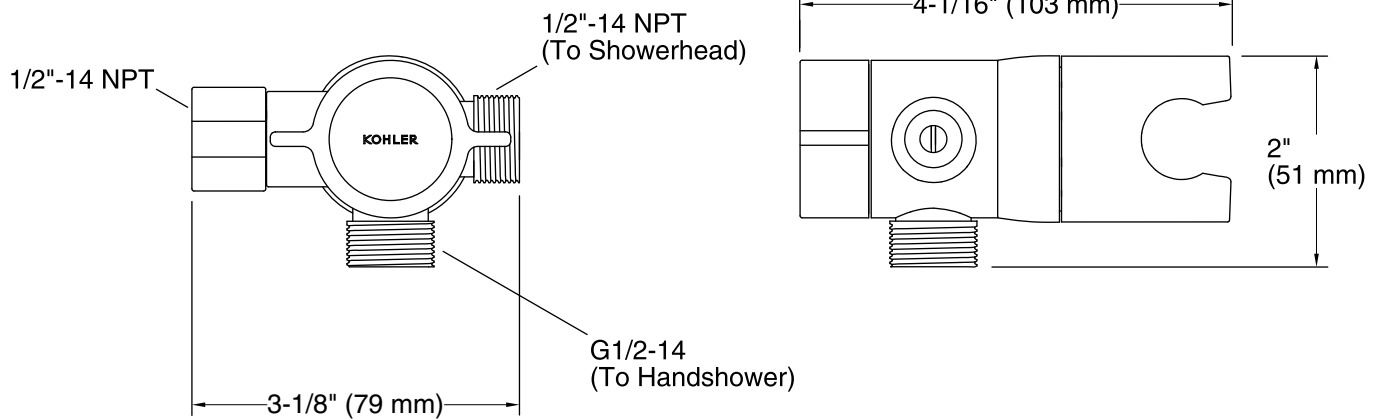

Features

- Diverter switches water between showerhead or handshower, or both on at one time.
- Easily mounts on the end of your showerarm and fits most standard handshower hoses, handshowers, and showerheads.
- Includes flow restrictor that limits water flow to 2.5 gpm (gallons per minute) when one or both showering components are running.

Color tiles intended for reference only.

Color	Code	Description
	CP	Polished Chrome
	BN	Vibrant® Brushed Nickel
	2BZ	Oil-Rubbed Bronze

Technical Information

All product dimensions are nominal.

Notes

Install this product according to the installation guide.