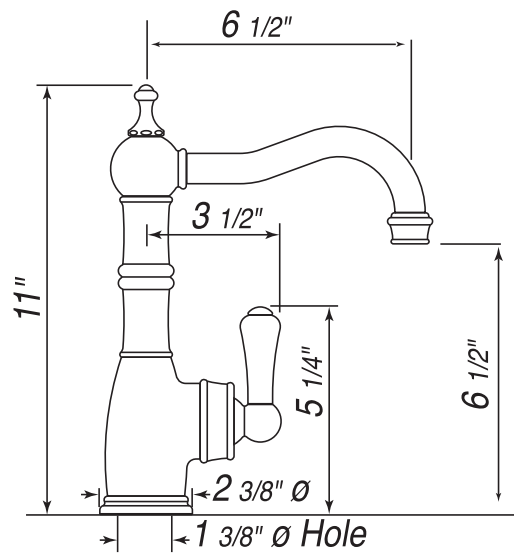

WARRANTY

- Limited Lifetime

* For CA/VT, place a "-2" at end of model number for code compliant product. (Example A3608LMAPC-2)

Consult your local ROHLshowroom for additional information and specifications. For complete warranty details and a list of showrooms, go to www.rohlhome.com.