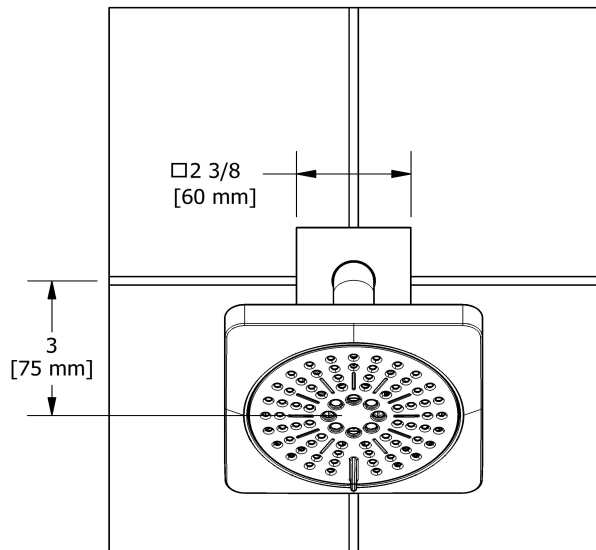

Sizes, models and finishes may differ from those presented.

Warranty

This **Riobel Inc.** product you have purchased carries a Limited Lifetime Warranty on the chrome, PVD finish, blacks and all working parts and is guaranteed from the initial purchase date against all manufacturing defects. All other finishes, including plastic components, are guaranteed for one year. All electric and/or electronic parts are covered by a 5-year limited warranty.

Customer Service

Ontario, West Canada : 888-287-5354 Quebec, Maritimes, United States : 866-473-8442