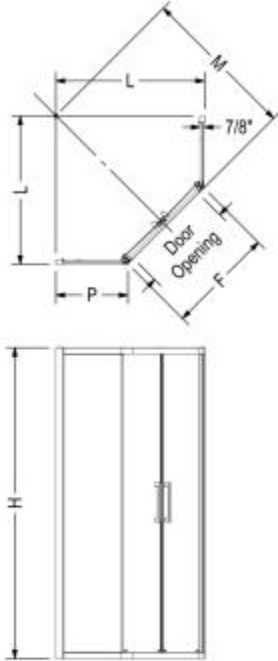

Radia Neo-angle 38 x 38 x 71 1/2 in. 6mm Sliding Shower Door for Cor

Model number:

137441-900-340-000

Dimensions: 38" x 38" x 71.5"

Installation: Corner

Material:

Standard Features:

- 6 mm tempered glass with Lotus glass protection
- Magnetic and aluminium extrusion for a better watertight closure and provides panel rigidity

MAAX

Radia Neo-angle 38 x 38 x 71 1/2 in. 6mm Sliding Shower Door for Cor

Model number:

137441-900-340-000

Dimensions: 38" x 38" x 71.5"

Installation: Corner

Material:

STANDARD

Dimensions

38 x 38 x 71 1/2 In.
(965 x 965 x 1816 mm)

Weight

114 lbs - 51 3/4 kg

Frame Type

Semi-frameless

Door Adjustment

Semi-frameless

Code	Description	H	M	L	P Adjustable	F	Door Opening	Wall Adjustment
137440	RADIA N-A 36" X 36" X 71.5"	71 5/8"	35 5/8"	34 1/2"	14 9/16" - 15 1/4"	26 3/8"	18 5/16"	3/4"
137441	RADIA N-A 38" X 38" X 71.5"	71 5/8"	37 7/8"	35 5/8"	16 1/8" - 16 13/16"	26 7/16"	18 5/16"	3/4"
137442	RADIA N-A 40" X 40" X 71.5"	71 5/8"	40 15/16"	37 13/16"	18 3/16" - 18 7/8"	26 1/2"	18 5/16"	3/4"