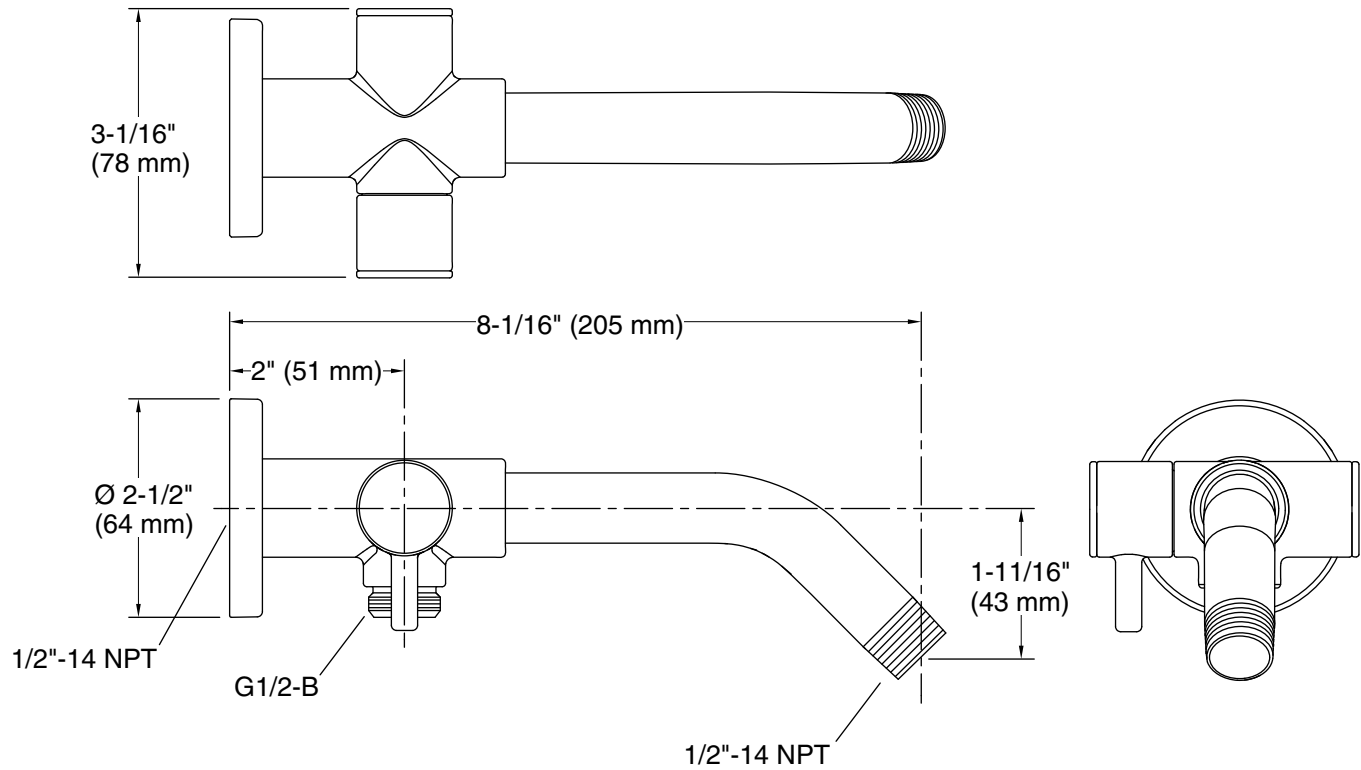

Features

- Diverter switches water between rainhead, handshower or both at one time.
- For use with KOHLER showerheads and handshowers (sold separately).
- Includes flange.
- K-76334 Traditional flange and K-76335 Square flange also available (sold separately).
- ½" NPT connection.

Technical Information

All product dimensions are nominal.

Drain included: No

Notes

Install this product according to the installation guide.