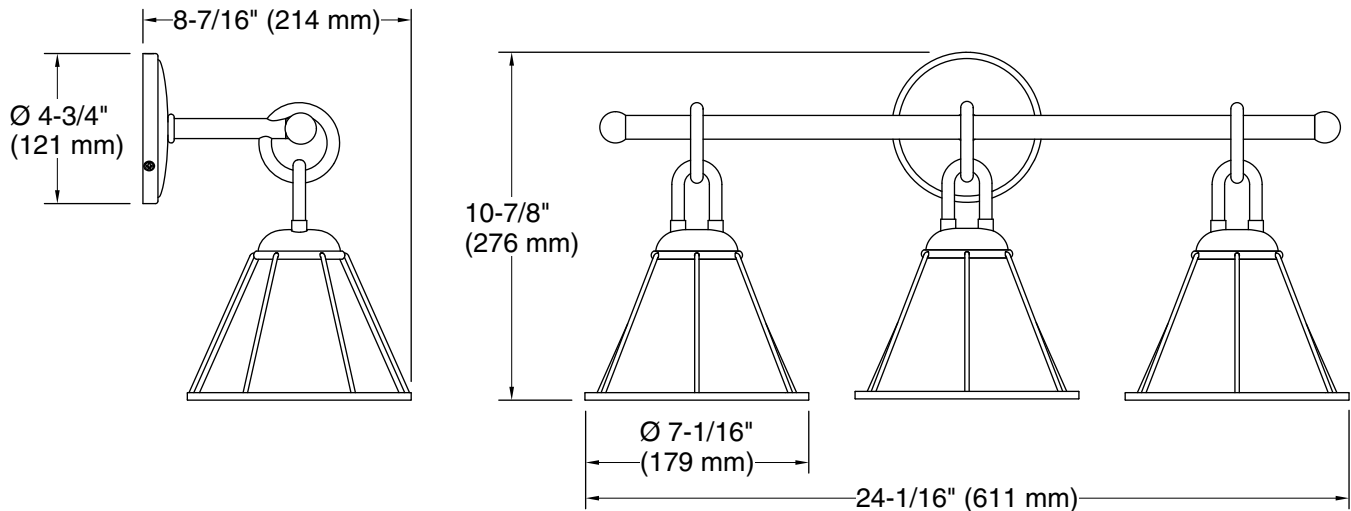

Required Electrical Service

One circuit required.

120 V, 60 Hz

Technical Information

All product dimensions are nominal.

Material: Steel, Brass, Glass

Number of Lights: 3

Lighting Type: Socket-based

Socket Type: E-26 Medium

Number of Shades: 3

Shade Type: Glass - clear