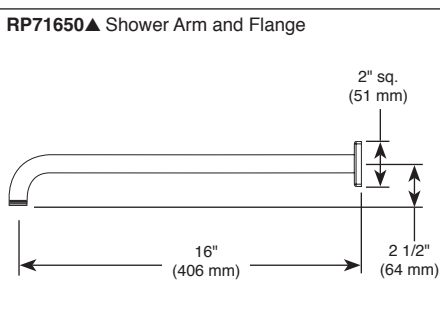

▲ Designate proper finish suffix

Brizo Kitchen & Bath Company reserves the right (1) to make changes in specifications and materials, and (2) to change or discontinue models, both without notice or obligation. Dimensions are for reference only. See current full-line price book or www.brizo.com for finish options and product availability.

BSP-B-T60080 Rev. J