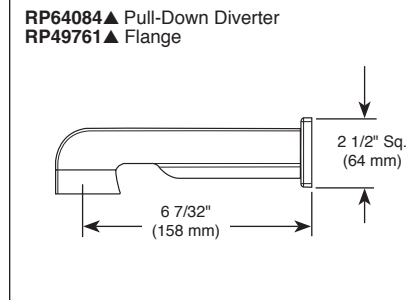

▲ Designate proper finish suffix

Brizo Kitchen & Bath Company reserves the right (1) to make changes in specifications and materials, and (2) to change or discontinue models, both without notice or obligation. Dimensions are for reference only. See current full-line price book or www.brizo.com for finish options and product availability.

BSP-B-T60080 Rev. J