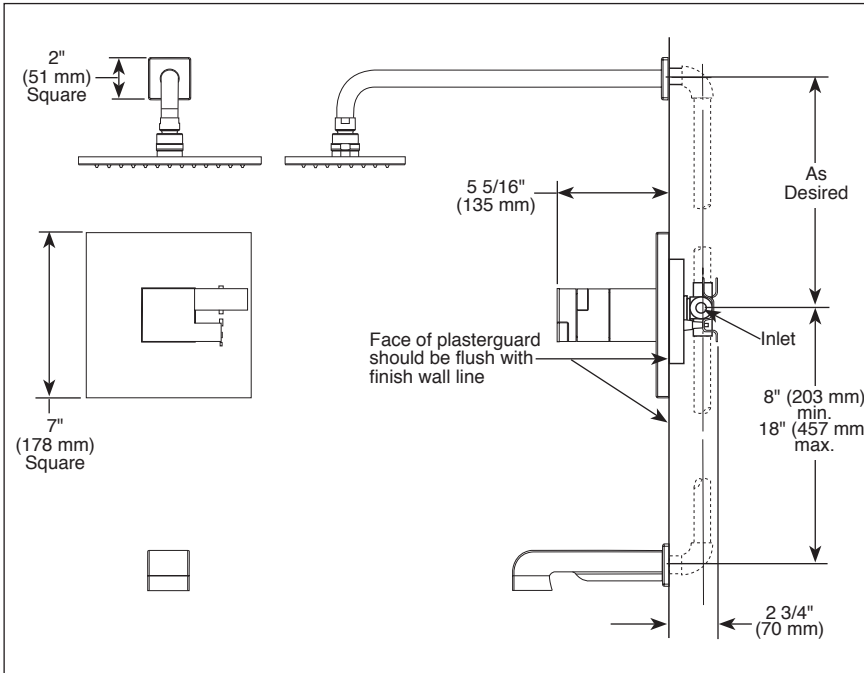

## TUB AND SHOWER FAUCET TRIM

- Siderna® Bath Collection
- Valve Only (T60080)
- Shower Only (T60280)
- Tub/Shower (T60480)

Submitted Model No.: \_\_\_\_\_

Specific Features: \_\_\_\_\_

### STANDARD SPECIFICATIONS:

- Thermostatic wax element maintains the outlet temperature to  $\pm 3.6^\circ\text{F}$
- Must also order MultiChoice® Universal rough valve body (R60000 Series)
- Back-to-back installation capability
- Lever volume control handle; temperature adjustment lever
- Graphics indicate hot/cold temperature adjustment
- Field adjustable to limit handle rotation into hot water zone
- All parts replaceable from the front of the valve
- Adjusts for up to 1" wall thickness, optional extension kit (RP82245) extends wall thickness up to an additional 1 3/4".
- Single function showerhead; 2.50 gpm @ 80 psi