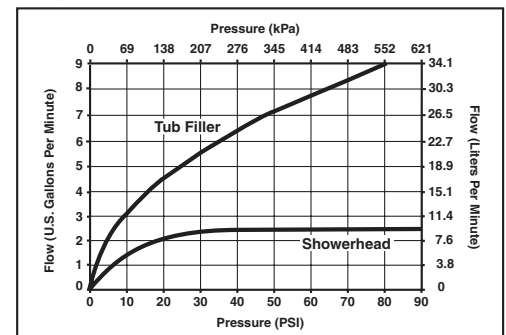

COMPLIES WITH:

- ASME A112.18.1 / CSA B125.1
- Indicates compliance to ICC/ANSI A117.1 - Valve control only

Using R60000-UNBX:

For additional flow rate information reference the Brizo price book.

Brizo Kitchen & Bath Company
Indianapolis, Indiana 46280
A Division of Masco Corporation of Indiana
© 2016 Brizo Kitchen & Bath Company