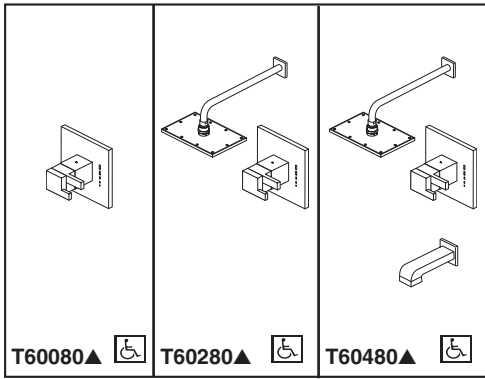

## TUB AND SHOWER FAUCET TRIM

- Siderna® Bath Collection
- Valve Only (T60080)
- Shower Only (T60280)
- Tub/Shower (T60480)

Submitted Model No.: \_\_\_\_\_

Specific Features: \_\_\_\_\_

### FEATURES:

- TempAssure® thermostatic valve cartridge
- Escutcheon held in place by magnets. No exposed screws

### STANDARD SPECIFICATIONS:

- Thermostatic wax element maintains the outlet temperature to  $\pm 3.6^\circ\text{F}$
- Must also order MultiChoice® Universal rough valve body (R60000 Series)
- Back-to-back installation capability
- Lever volume control handle; temperature adjustment lever
- Graphics indicate hot/cold temperature adjustment
- Field adjustable to limit handle rotation into hot water zone
- All parts replaceable from the front of the valve
- Adjusts for up to 1" wall thickness, optional extension kit (RP82245) extends wall thickness up to an additional 1 3/4".
- Single function showerhead; 2.50 gpm @ 80 psi