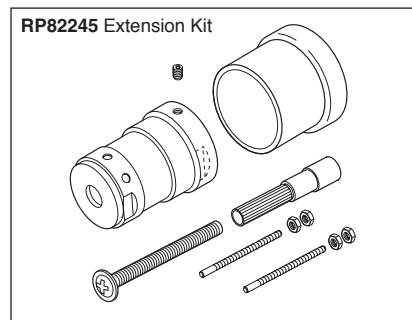

▲ Designate proper finish suffix

Brizo Kitchen & Bath Company reserves the right (1) to make changes in specifications and materials, and (2) to change or discontinue models, both without notice or obligation. Dimensions are for reference only. See current full-line price book or www.brizo.com for finish options and product availability.

BSP-B-T60080 Rev. J