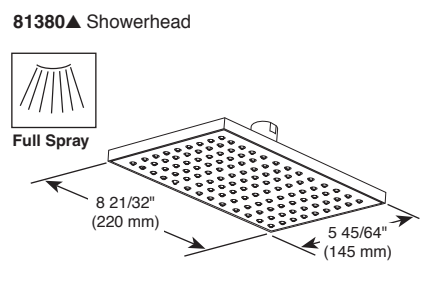

▲ Designate proper finish suffix

Brizo Kitchen & Bath Company reserves the right (1) to make changes in specifications and materials, and (2) to change or discontinue models, both without notice or obligation. Dimensions are for reference only. See current full-line price book or www.brizo.com for finish options and product availability.

BSP-B-T60080 Rev. J