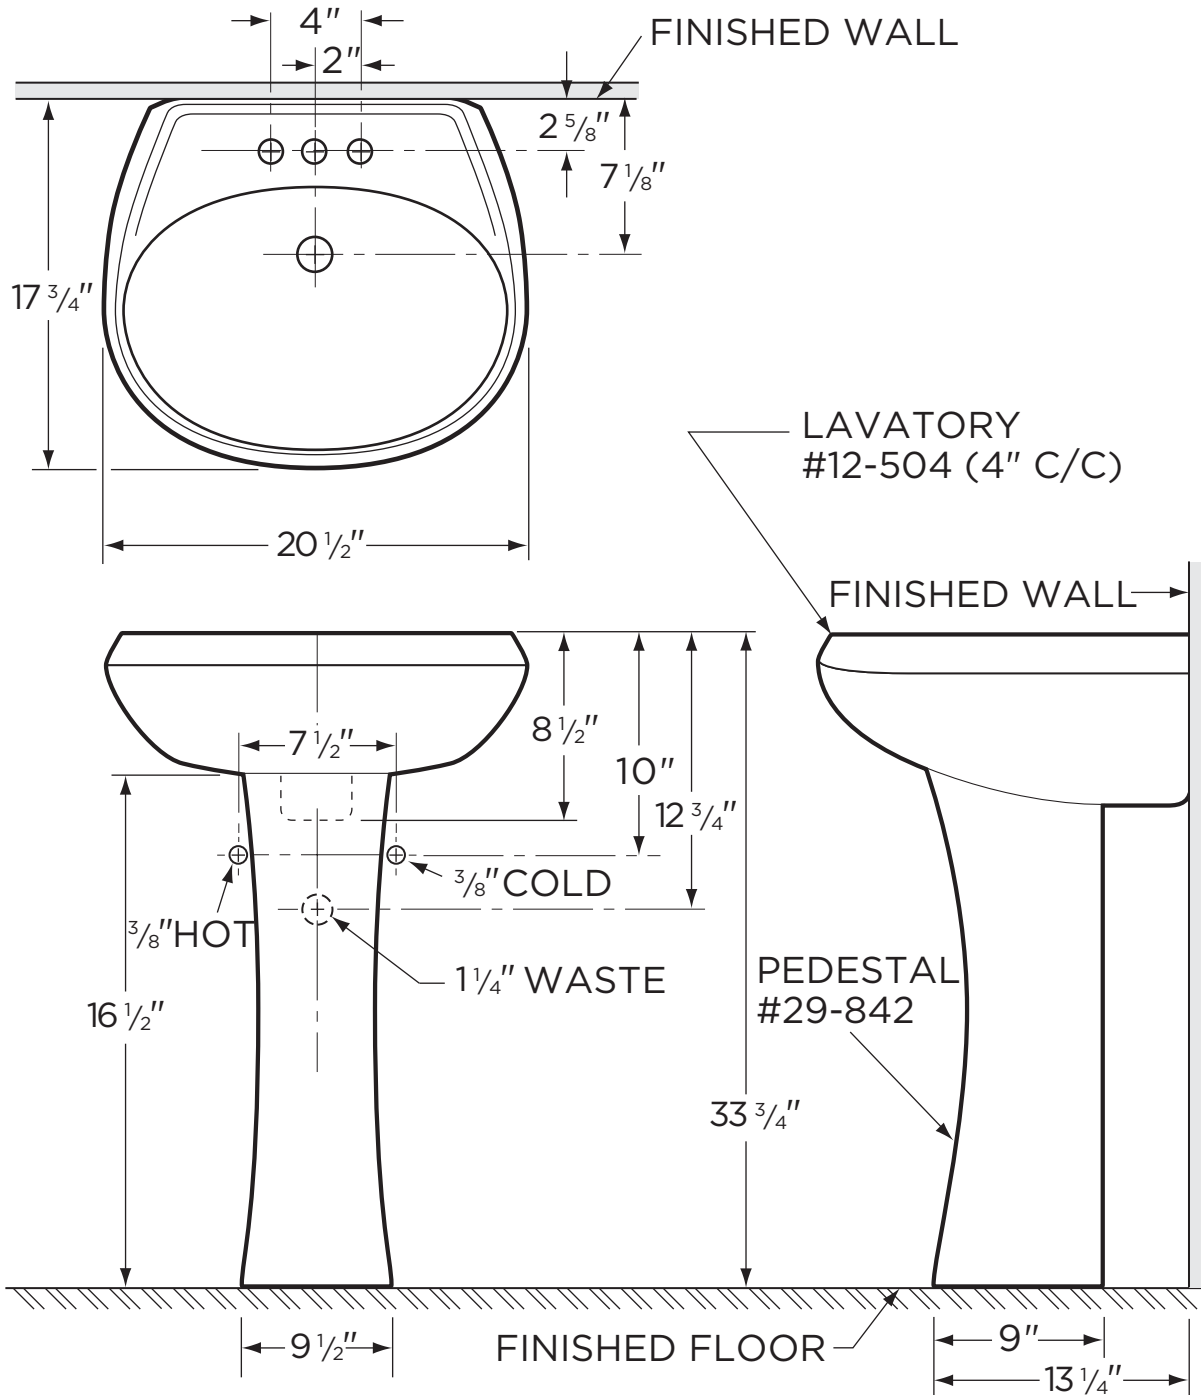

### Features:

- 20 1/2" x 17 3/4" Pedestal Lavatory
- 4" Centers
- Concealed Front Overflow
- Discrete Back Splash
- White, Bone, Biscuit

### Dimensions:

Height .....33 3/4"  
 Width .....20 1/2"  
 Depth .....17 3/4"  
 Shipping Weight .....59 lbs

**Specifications:** Lavatory—#12-504

Tank—#29-842

Job Name	
Date	
Model Specified	
Quantity	
Customer	
Contractor	
Architect/engineer	

[www.gerberonline.com](http://www.gerberonline.com)

MAXWELL®

22-504  
Lavatory & Pedestal Unit  
(Lavatory 12-504 with Pedestal 29-842)

NOTES:  
All dimensions are in inches.

Illustrations may not be drawn to scale.

PLUMBERS NOTE:  
Provide suitable reinforcement for all wall supports.

IMPORTANT:  
Dimensions of fixtures are nominal and may vary within the range of tolerances established by ASME Standard A 112.19.2.