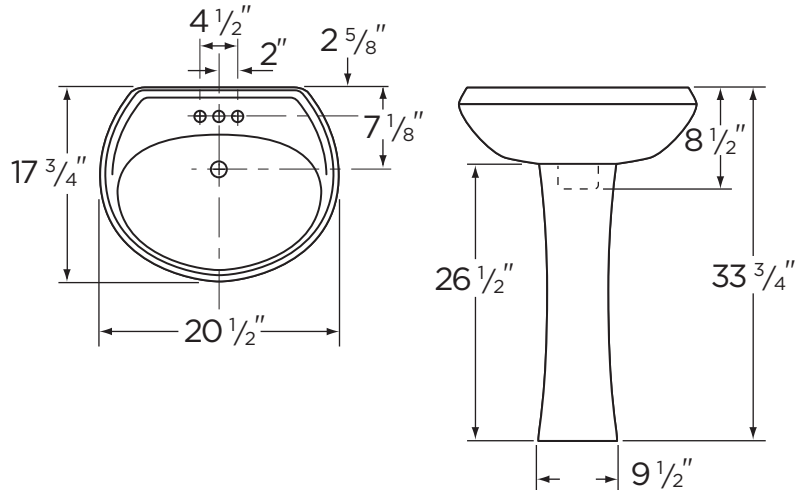

### Features:

- 20 1/2" x 17 3/4" Pedestal Lavatory
- 4" Centers
- Concealed Front Overflow
- Discrete Back Splash
- White, Bone, Biscuit

### Dimensions:

Height .....33 3/4"  
 Width .....20 1/2"  
 Depth .....17 3/4"  
 Shipping Weight .....59 lbs

**Specifications:** Lavatory—#12-504

Tank—#29-842

Job Name	
Date	
Model Specified	
Quantity	
Customer	
Contractor	
Architect/engineer	

[www.gerberonline.com](http://www.gerberonline.com)

MAXWELL®

22-504  
Lavatory & Pedestal Unit  
(Lavatory 12-504 with Pedestal 29-842)

NOTES:  
All dimensions are in inches.

Illustrations may not be drawn to scale.