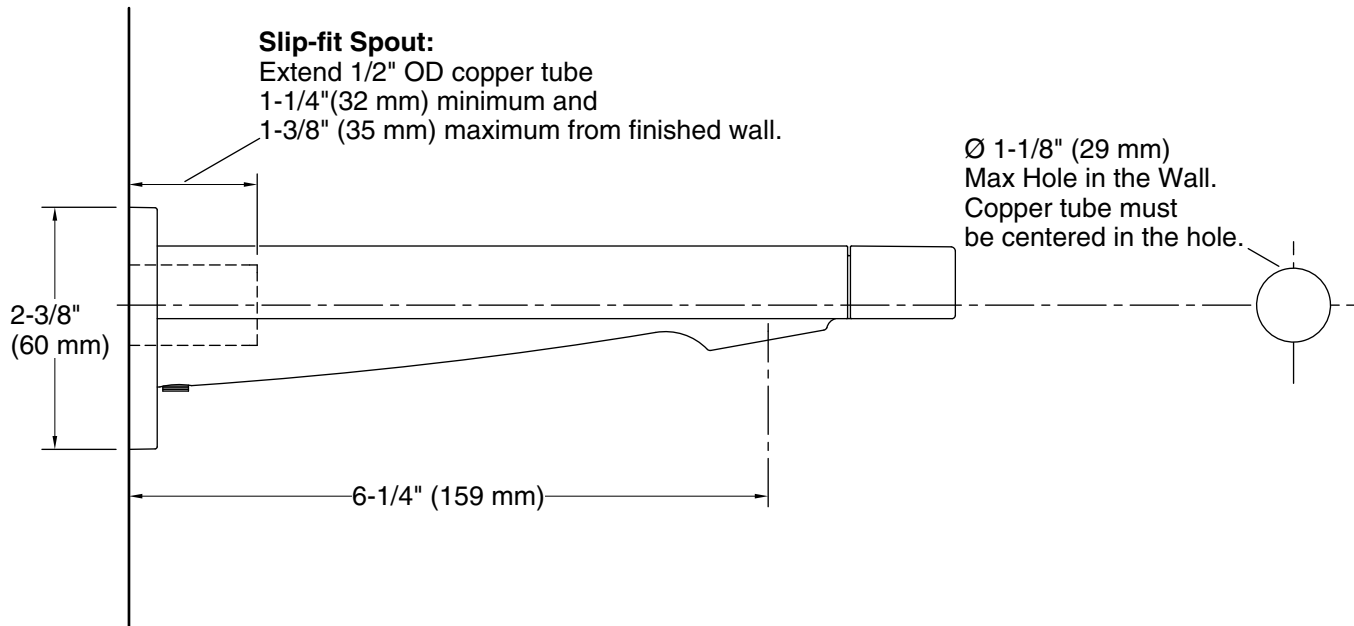

Features

- Diverter spout with slip-fit connection
- 6-1/4" (159 mm) spout reach
- 1-1/8" (29 mm) max hole diameter
- Coordinates with other products in the Parallel collection

Material

- Premium metal construction for durability and reliability
- KOHLER® finishes resist corrosion and tarnishing

Installation

- Wall-mount

Recommended Products/Accessories

- K-21897 Double toilet paper holder
- K-23524 18" towel bar
- K-23525 24" towel bar
- K-23526 Towel arm
- K-23527 Vertical toilet paper holder
- K-23528 Pivoting toilet paper holder
- K-23529 Robe hook

Technical Information

All product dimensions are nominal.

Drain included: No

Notes

Install this product according to the installation instructions.

ADA compliant when installed to the specific requirements of these regulations.