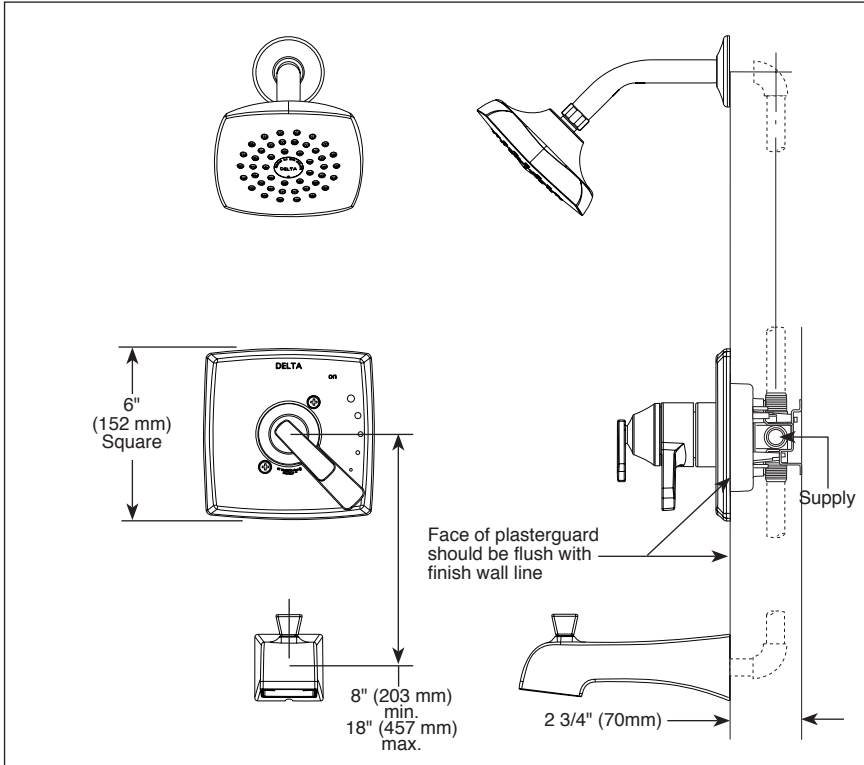

see what Delta can do™

TUB AND SHOWER FAUCET TRIM

- Ashlyn® Bath Collection
- Valve Only (T17064 Series)
- Shower Only (T17264 & T17264-I Series)
- Tub/Shower (T17464 & T17464-I Series)

Submitted Model No.: _____

Specific Features: _____

FEATURES:

- Monitor® 17 Series pressure balanced bath mixing valve trim
- In2ition® available select models with -I suffix

STANDARD SPECIFICATIONS:

- Maintains a balanced pressure of hot and cold water even when a valve is turned on or off elsewhere in the system
- For use with MultiChoice® Universal rough valve body (R10000 Series)
- Back-to-back installation capability
- Solid brass forged body
- Lever volume control handle; temperature adjustment dial
- Field adjustable to limit handle rotation into hot water zone
- Maximum dial rotation adjustable between 90° and 180°
- All parts replaceable from the front of the valve
- Maximum 1.75 gpm @ 80 psi, 6.6 L/min @ 550 kPa
- Tub port maximum flow rate 6.2 gpm @ 60 psi with R10000-UNBX
- Shower arm overall horizontal length = 5 1/2" (138 mm), including threaded ends
- Red/blue pad print temperature indicators on handle
- Stem extension kit RP77992 can be ordered to allow for an additional 1 3/4" wall thickness. RP77992 ships with chrome escutcheon screws. For special finishes also order RP12630 escutcheon screws in desired finish.

COMPLIES WITH:

- ASME A112.18.1 / CSA B125.1
- ASSE 1016
- Indicates compliance to ICC/ANSI A117.1 - Valve control only
- EPA WaterSense®

58066▲ Touch Clean® Raincan Shower Head
1.75 GPM

6 1/4" (159 mm)

12 5/8" (320 mm)

Full Body Spray

Full Spray w/ Massage

Fast Spray Slow Spray Pause

RP64859▲ Touch-Clean® Raincan Shower Head
1.75 GPM

2 11/16" (68 mm)

5 1/4" (133 mm)

Full Spray

RP77091▲ (Pull-Up Diverter)