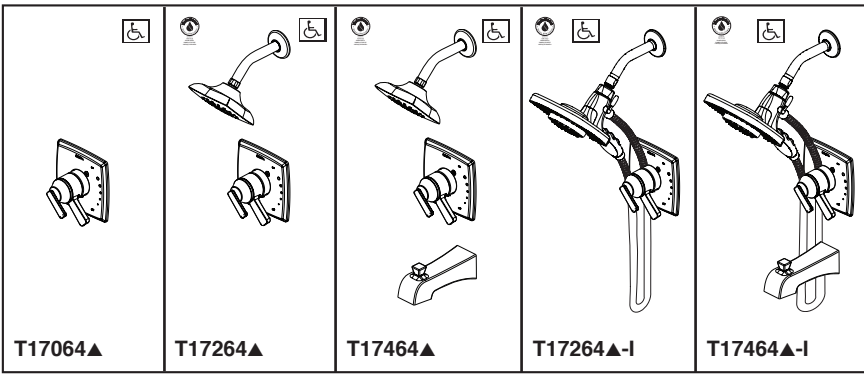

see what Delta can do™

TUB AND SHOWER FAUCET TRIM

- Ashlyn® Bath Collection
- Valve Only (T17064 Series)
- Shower Only (T17264 & T17264-I Series)
- Tub/Shower (T17464 & T17464-I Series)

Submitted Model No.: _____

Specific Features: _____

FEATURES:

- Monitor® 17 Series pressure balanced bath mixing valve trim
- In2ition® available select models with -I suffix

STANDARD SPECIFICATIONS:

- Maintains a balanced pressure of hot and cold water even when a valve is turned on or off elsewhere in the system
- For use with MultiChoice® Universal rough valve body (R10000 Series)
- Back-to-back installation capability
- Solid brass forged body
- Lever volume control handle; temperature adjustment dial
- Field adjustable to limit handle rotation into hot water zone
- Maximum dial rotation adjustable between 90° and 180°
- All parts replaceable from the front of the valve
- Maximum 1.75 gpm @ 80 psi, 6.6 L/min @ 550 kPa
- Tub port maximum flow rate 6.2 gpm @ 60 psi with R10000-UNBX
- Shower arm overall horizontal length = 5 1/2" (138 mm), including threaded ends
- Red/blue pad print temperature indicators on handle
- Stem extension kit RP77992 can be ordered to allow for an additional 1 3/4" wall thickness. RP77992 ships with chrome escutcheon screws. For special finishes also order RP12630 escutcheon screws in desired finish.

COMPLIES WITH:

- ASME A112.18.1 / CSA B125.1
- ASSE 1016
- Indicates compliance to ICC/ANSI A117.1 - Valve control only
- EPA WaterSense®

58066▲ Touch Clean® Raincan Shower Head
1.75 GPM

6 1/4" (159 mm)

12 5/8" (320 mm)

Full Body Spray

Full Spray w/ Massage

Fast Spray Slow Spray Pause

RP64859▲ Touch-Clean® Raincan Shower Head
1.75 GPM

2 11/16" (68 mm)

5 1/4" (133 mm)

Full Spray

RP77091▲ (Pull-Up Diverter)