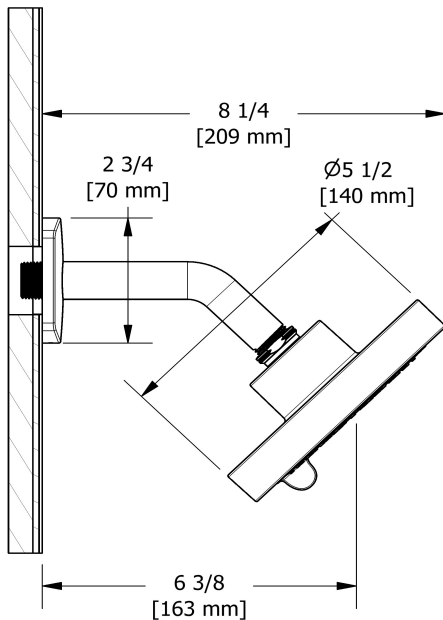

Sizes, models and finishes may differ from those presented.

Warranty

This **Riobel Inc.** product you have purchased carries a Limited Lifetime Warranty on the chrome, PVD finish, blacks and all working parts and is guaranteed from the initial purchase date against all manufacturing defects. All other finishes, including plastic components, are guaranteed for one year. All electric and/or electronic parts are covered by a 5-year limited warranty.

Customer Service

Ontario, West Canada : 888-287-5354 Quebec, Maritimes, United States : 866-473-8442