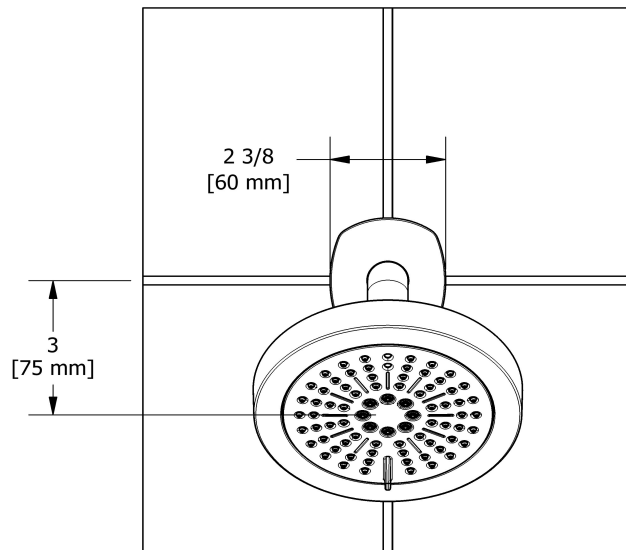

Sizes, models and finishes may differ from those presented.

Warranty

This **Riobel Inc.** product you have purchased carries a Limited Lifetime Warranty on the chrome, PVD finish, blacks and all working parts and is guaranteed from the initial purchase date against all manufacturing defects. All other finishes, including plastic components, are guaranteed for one year. All electric and/or electronic parts are covered by a 5-year limited warranty.

Customer Service

Ontario, West Canada : 888-287-5354 Quebec, Maritimes, United States : 866-473-8442