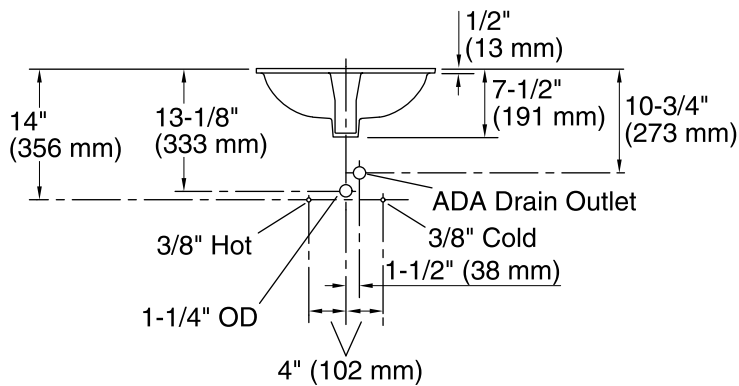

Marble Installation

Technical Information

All product dimensions are nominal.

Installation:	Under-mount
Bowl area	Length: 15-1/4" (387 mm)
	Width: 12-1/4" (311 mm)
	Bowl depth: 5-3/4" (146 mm)
	Water depth: 4" (102 mm)
Drain hole:	1-3/4" (44 mm)
Template:	85838-7, required, not included

Notes

Install this product according to the installation instructions.

NOTICE: Countertop manufacturer or cutter must use the current product template available at www.kohler.com, or by calling 1-800-4KOHLER. Kohler Co. is not responsible for cutout errors when the incorrect cutout template is used.

ADA, CSA B651 compliant when installed to the specific requirements of these regulations.