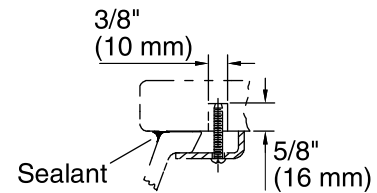

Marble Installation

Technical Information

All product dimensions are nominal.

Installation:	Under-mount
Bowl area	Length: 15-1/4" (387 mm)
	Width: 12-1/4" (311 mm)
	Bowl depth: 5-3/4" (146 mm)
	Water depth: 4" (102 mm)
Drain hole:	1-3/4" (44 mm)
Template:	85838-7, required, not included

Notes

Install this product according to the installation instructions.

NOTICE: Countertop manufacturer or cutter must use the current product template available at www.kohler.com, or by calling 1-800-4KOHLER. Kohler Co. is not responsible for cutout errors when the incorrect cutout template is used.

ADA, CSA B651 compliant when installed to the specific requirements of these regulations.