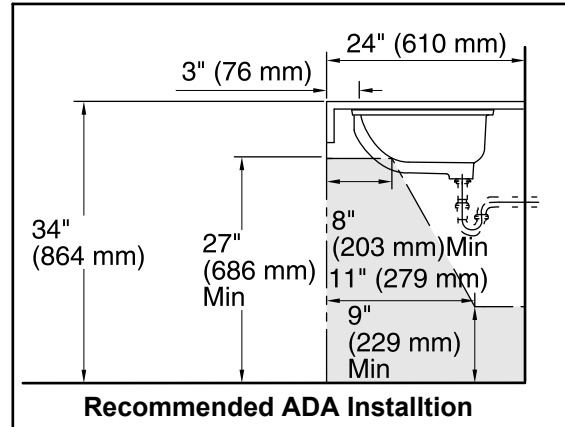

Marble Installation

Technical Information

All product dimensions are nominal.

Installation:	Under-mount
Bowl area	Length: 15-1/4" (387 mm)
	Width: 12-1/4" (311 mm)
	Bowl depth: 5-3/4" (146 mm)
	Water depth: 4" (102 mm)
Drain hole:	1-3/4" (44 mm)
Template:	85838-7, required, not included

Notes

Install this product according to the installation instructions.

NOTICE: Countertop manufacturer or cutter must use the current product template available at www.kohler.com, or by calling 1-800-4KOHLER. Kohler Co. is not responsible for cutout errors when the incorrect cutout template is used.

ADA, CSA B651 compliant when installed to the specific requirements of these regulations.