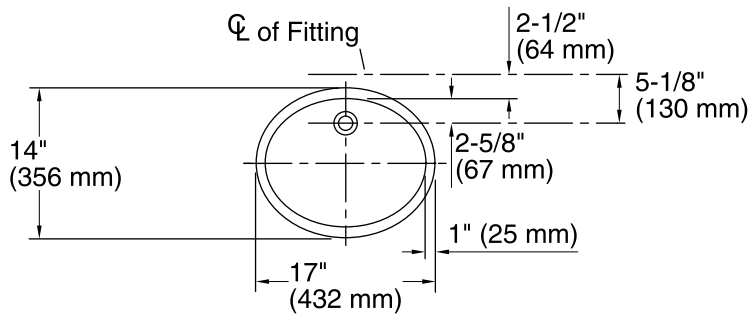

Marble Installation

Technical Information

All product dimensions are nominal.

Installation:	Under-mount
Bowl area	Length: 15-1/4" (387 mm)
	Width: 12-1/4" (311 mm)
	Bowl depth: 5-3/4" (146 mm)
	Water depth: 4" (102 mm)
Drain hole:	1-3/4" (44 mm)
Template:	85838-7, required, not included

Notes

Install this product according to the installation instructions.

NOTICE: Countertop manufacturer or cutter must use the current product template available at www.kohler.com, or by calling 1-800-4KOHLER. Kohler Co. is not responsible for cutout errors when the incorrect cutout template is used.

ADA, CSA B651 compliant when installed to the specific requirements of these regulations.