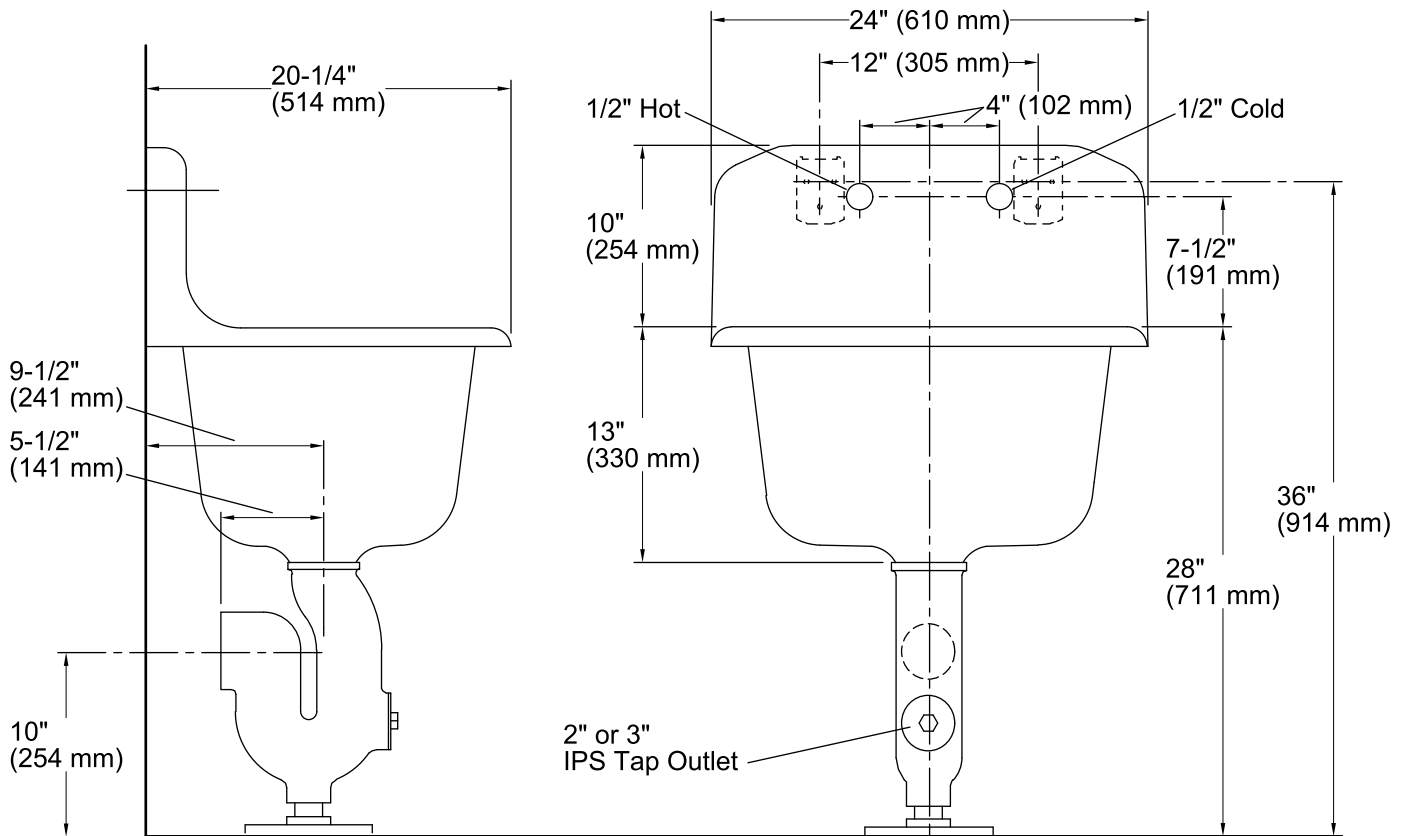

## Features

- KOHLER® cast iron.
- Wall-mount.
- Rectangular basin.
- With rim guard.
- Acid-resistant enamel finish.
- Without overflow.
- 8-inch centers.
- 24" (610 mm) x 20-1/4" (514 mm)

## Technical Information

All product dimensions are nominal.

Bowl configuration:	Single
Bowl area	Length: 20" (508 mm) Width: 16" (406 mm) Water depth: 12" (305 mm)
Number of deck holes:	2
Faucet hole(s):	1-1/2" (38 mm)
Drain hole:	2-7/8" (73 mm)