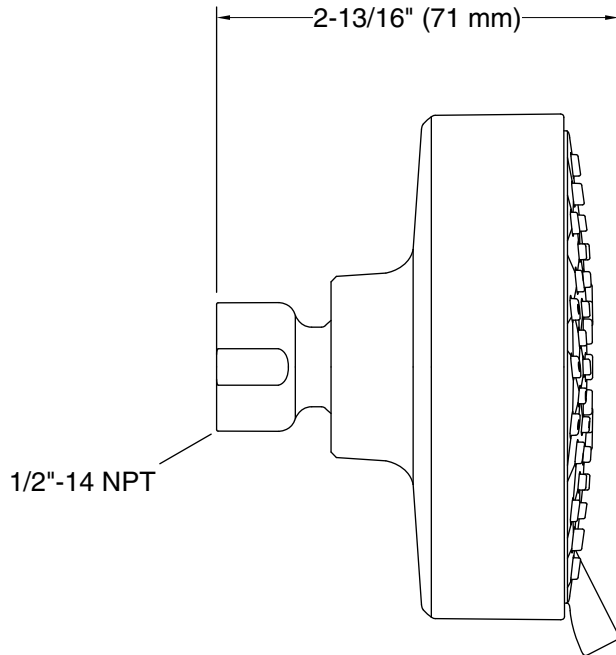

Technical Information

All product dimensions are nominal.

Showerhead/Body Spray:

Rated maximum   1.5 gal/min (5.7 l/min)
flow:

Notes

Install this product according to the installation instructions.