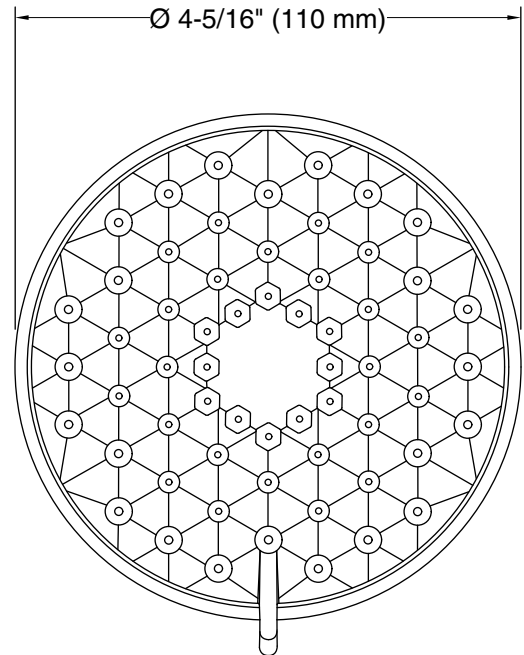

Technical Information

All product dimensions are nominal.

Showerhead/Body Spray:

Rated maximum   1.5 gal/min (5.7 l/min)
flow:

Notes

Install this product according to the installation instructions.