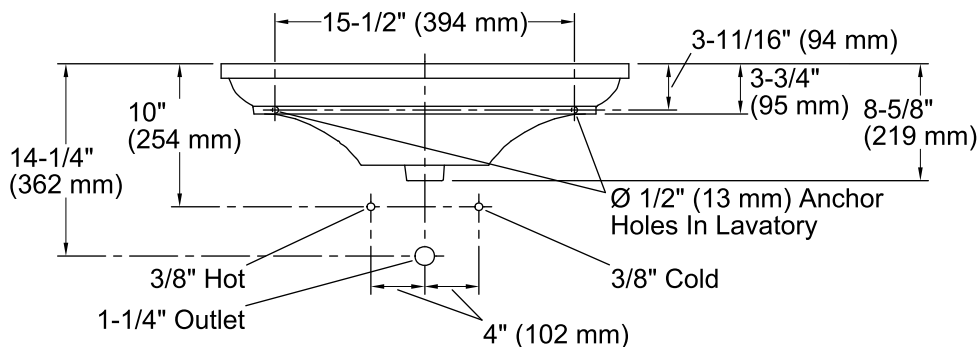

### Technical Information

All product dimensions are nominal.

Bowl configuration:	Single
Installation:	Drop-in, Pedestal
Bowl area (Only)	Length: 18" (457 mm) Width: 14" (356 mm) Water depth: 5" (127 mm)
Number of deck holes:	1
Faucet hole(s):	1-3/8" (35 mm)
Drain hole:	1-3/4" (44 mm)
Template:	1003228-7, required, included