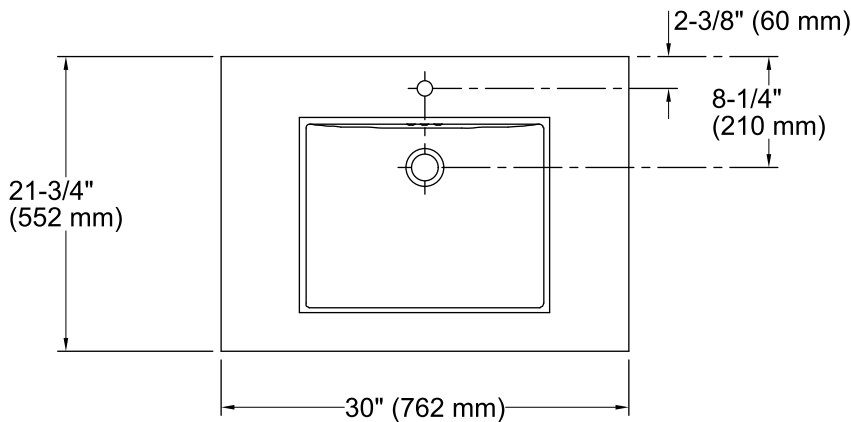

### Technical Information

All product dimensions are nominal.

Bowl configuration:	Single
Installation:	Drop-in, Pedestal
Bowl area (Only)	Length: 18" (457 mm) Width: 14" (356 mm) Water depth: 5" (127 mm)
Number of deck holes:	1
Faucet hole(s):	1-3/8" (35 mm)
Drain hole:	1-3/4" (44 mm)
Template:	1003228-7, required, included