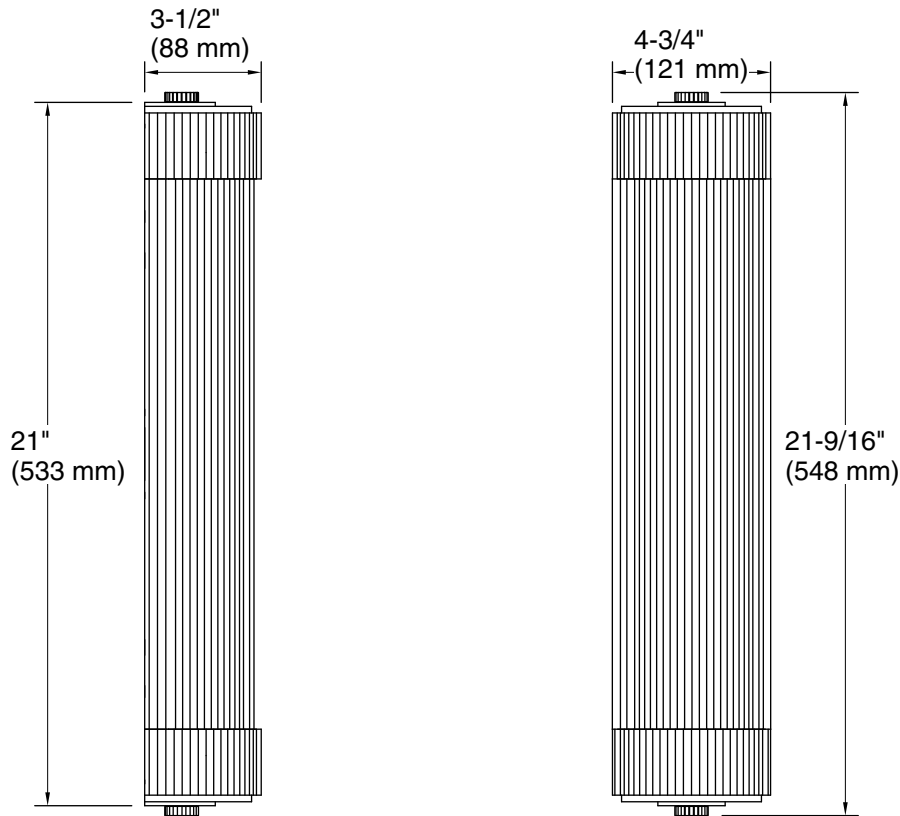

Features

- Scalloped metal details are juxtaposed against a delicate matte ribbed glass shade for dramatic elegance
- A great piece for almost any space — master bathroom, guest bathroom, hallway, or bedside
- Requires two candelabra base (E12) light bulbs, works best with B9 bulbs (sold separately)
- Suitable for damp locations, per UL 1598
- Includes installation hardware

Required Electrical Service

One circuit required.

Lights: 120 V, 1 A, 60 Hz

Technical Information

All product dimensions are nominal.

Material: Steel, Brass, Glass

Number of Lights: 2

Lighting Type: Socket-based

Socket Type: E-12 Candelabra

Number of Shades: 1

Shade Type: Glass - frosted

Hanging Type: Non-hanging

Electrical component Socket Rating: 60 Hz, 60 W
rating: