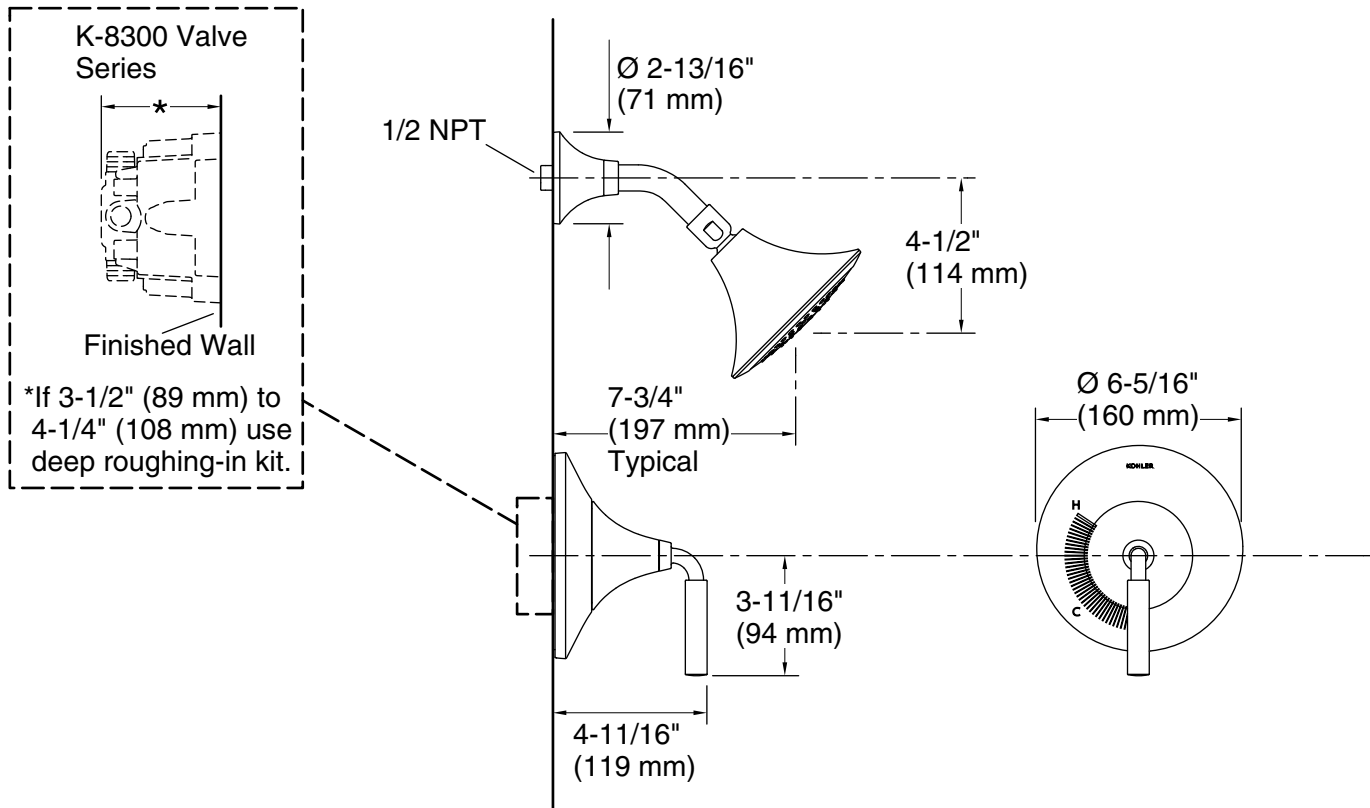

Technical Information

All product dimensions are nominal.

Drain included: No

Showerhead/Body Spray:

Rated maximum flow: 2.5 gal/min (9.5 l/min)

Pressure: 45 psi (3.1 bar)

Notes

Install this product according to the installation instructions.