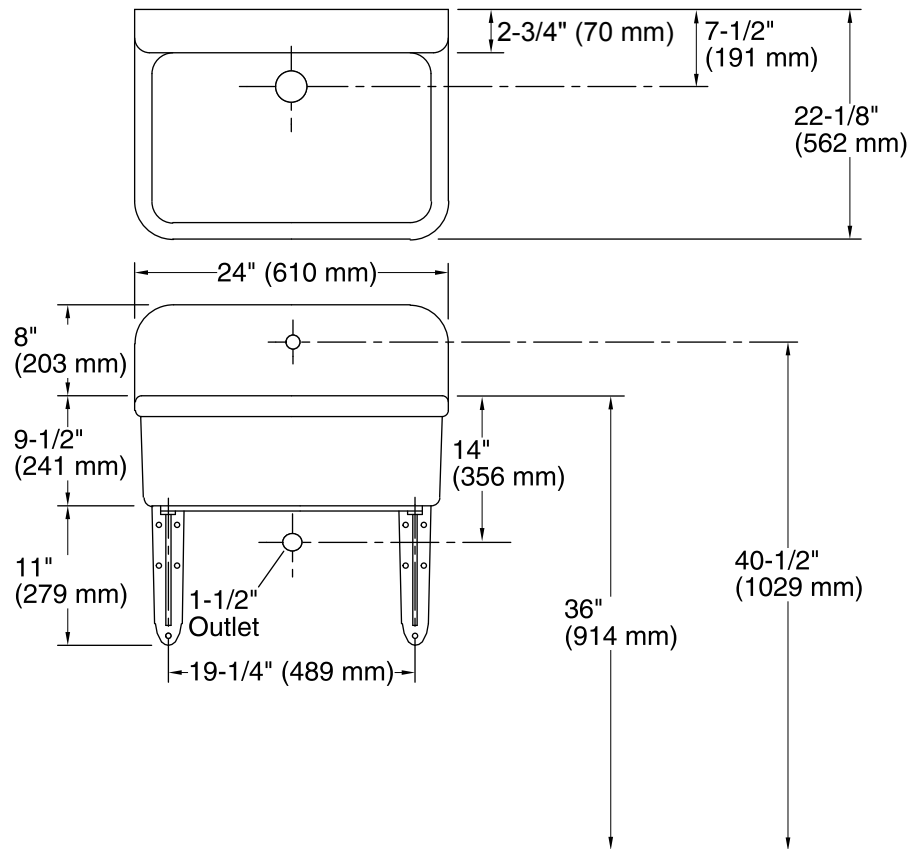

Features

- Vitreous china.
- Wall-mount.
- Rectangular basin.
- Single basin.
- Single faucet hole.
- 24" (610 mm) x 22-1/8" (562 mm) x 8-5/8" (219 mm)
- Requires K-1814-P and service part 63002 for wall-mount installation (sold separately).

Available Color/Finishes

Color tiles intended for reference only.

Color	Code	Description
-------	------	-------------

	0	White
--	---	-------

Technical Information

All product dimensions are nominal.

Bowl configuration:	Single
Installation:	Top-mount
Bowl area (Only)	Length: 22" (559 mm) Width: 18" (457 mm) Water depth: 8-5/8" (219 mm)
Number of deck holes:	1
Faucet hole(s):	1-3/8" (35 mm)
Drain hole:	2-1/4" (57 mm)