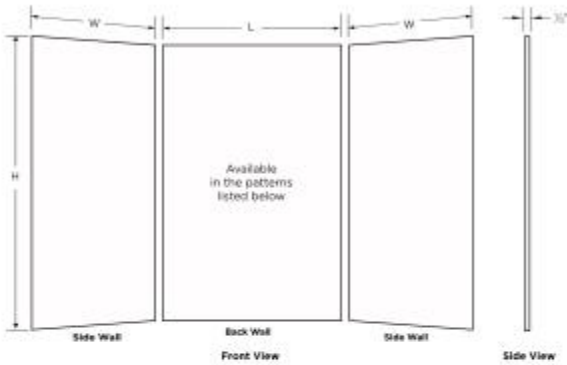

MSMK84-3262 32 x 62 x 84 Swanstone® Modern Subway Tile Glue up

Model number:

MSMK843262.221

Dimensions: 62" x 32" x 84"

Installation: Glue up

Material: Swanstone®

BUILDER SPECIFICATION DRAWING

3 Piece Wall Kit