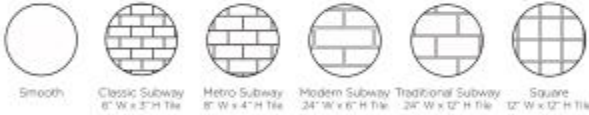

Patterns (Drawings not to scale)

Description	Length (L)	Width (W)	Heights (H) Available Height Sizes
Alcove wall kit 3636	36"	36"	72", 84", 96"
Alcove wall kit 4234	42"	34"	72", 84", 96"
Alcove wall kit 5032	50"	32"	72", 84", 96"
Alcove wall kit 5034	50"	34"	72", 84", 96"
Alcove wall kit 5036	50"	36"	72", 84", 96"
Alcove wall kit 6030*	60"	30"	60", 72"
Alcove wall kit 6230	62"	30"	72", 84", 96"
Alcove wall kit 6232	62"	32"	72", 84", 96"
Alcove wall kit 6234	62"	34"	72", 84", 96"
Alcove wall kit 6236	62"	36"	72", 84", 96"
Alcove wall kit 6242	62"	42"	72", 84", 96"

8/20/13 (10/20/14)

Dimensions

62 x 32 x 84 In.
(1575 x 813 x 2134 mm)

Weight

258 lbs - 117 kg

SWANSTONE.COM

BUILDING BETTER SURFACES

Project: _____

Contractor: _____

Representative: _____

Date: _____

Tel: _____

Notes: _____

_____

_____