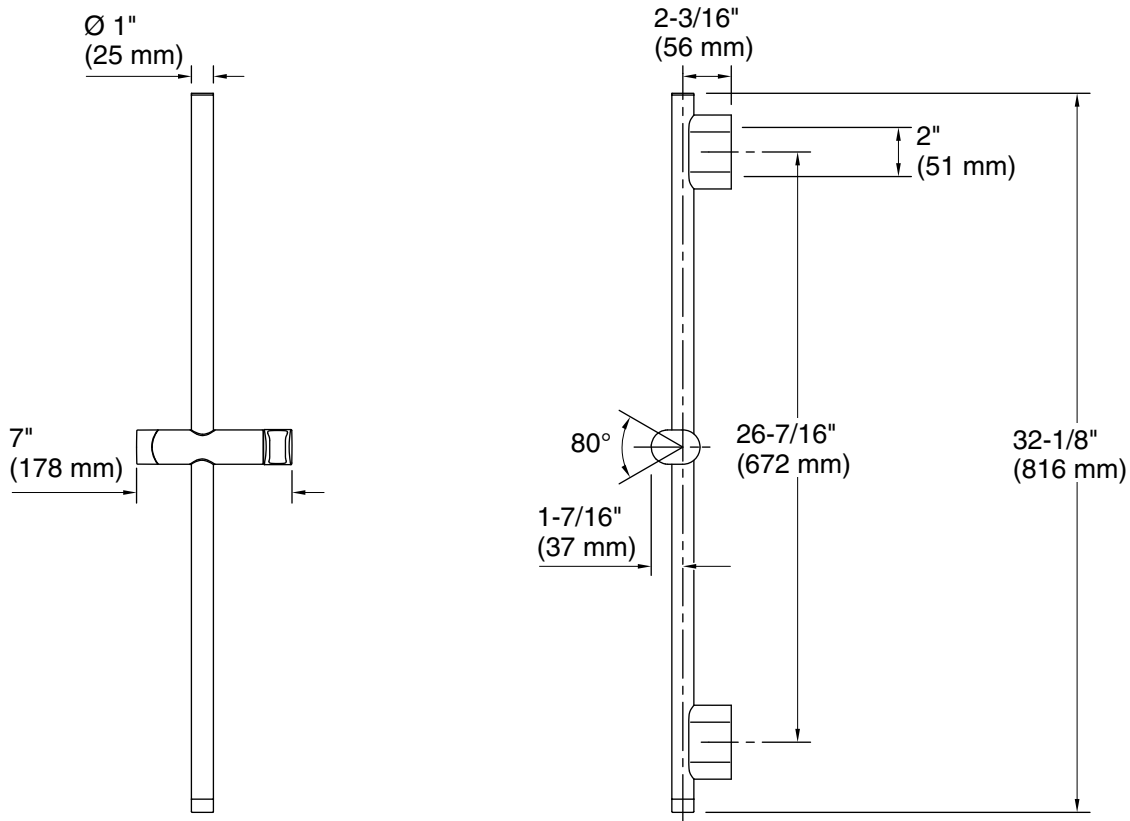

### Features

- 31½" (800 mm) adjustable sidebar supports a handshower at the desired height for a customized showering experience.

### Technical Information

All product dimensions are nominal.