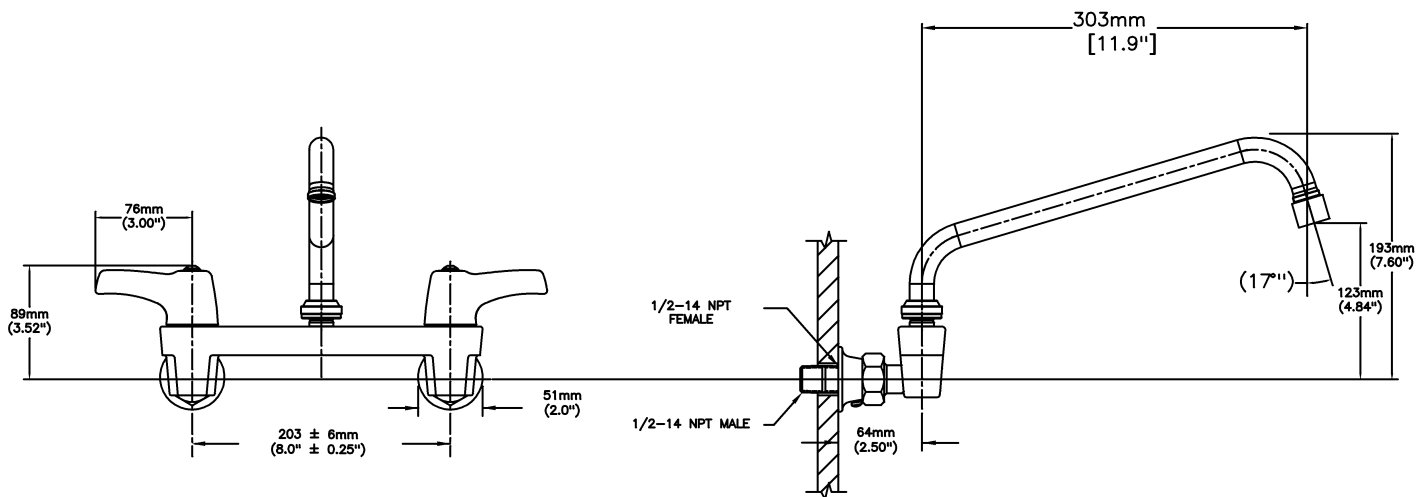

NOTES:

28C4 - 8" Wallmount LESS Integral Check Stops -CER-TECK®

SPECIFICATION:

- 203 mm (8") centers cast brass wallmount sink faucet
- Centers adjustable from 7.75" to 8.25" unless AC option selected
- Two handle
- Polished chrome plated finish
- LESS integral stops
- TUF-TECK® compression structures
- 90% flow with first 1/4 turn of operation
- Positive shutoff even in poor water conditions
- Spout#: 4 - 279mm (11") Tubular Swing Spout(S7)
- Outlet#: 3 - Vandal Resistant Aerator Outlet- 1.5 GPM (5.7 L/min) Flow Rate at 60 psi- pressure compensating
- Handle#: 3 - 76 mm (3") Lever Blade Handles-ADA Compliant-Metal-Color indexed-Vandal Resistant screws

OPERATION:

- Not Available

(Dimensional drawing on following page)

Delta reserves the right (1) to make changes to specifications and materials, and (2) to change or discontinue models, both without notice or obligation. Dimensions are for reference. Measurement may vary plus or minus 6mm(0.25"). Mounting locations are suggested only. Check with local codes for requirements in your area. This spec was produced April 15, 2021.

INLETS: 1/2-14 NPT (FEMALE)
OR 1/2-14 NPT (MALE) - WITH SUPPLIED NIPPLE

Delta reserves the right (1) to make changes to specifications and materials, and (2) to change or discontinue models, both without notice or obligation. Dimensions are for reference. Measurement may vary plus or minus 6mm(0.25"). Mounting locations are suggested only. Check with local codes for requirements in your area. This spec was produced April 15, 2021.