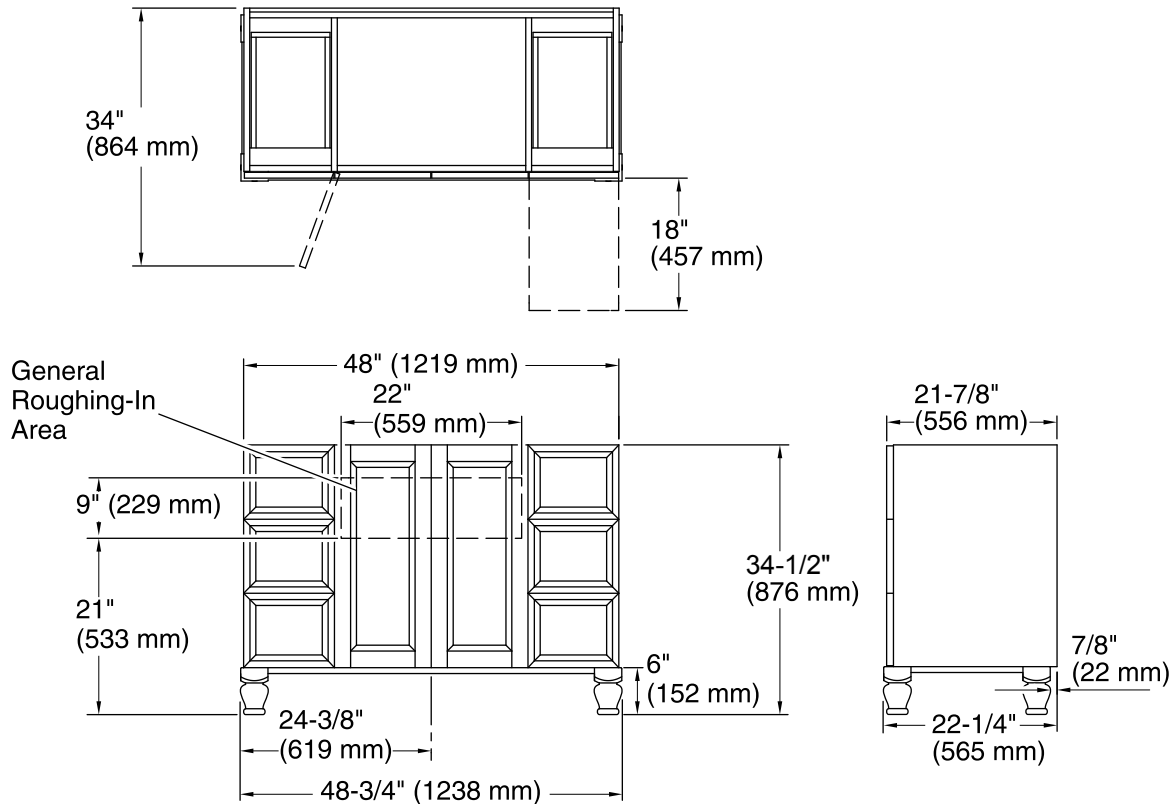

## Technical Information

All product dimensions are nominal.

Vanity type: Standard