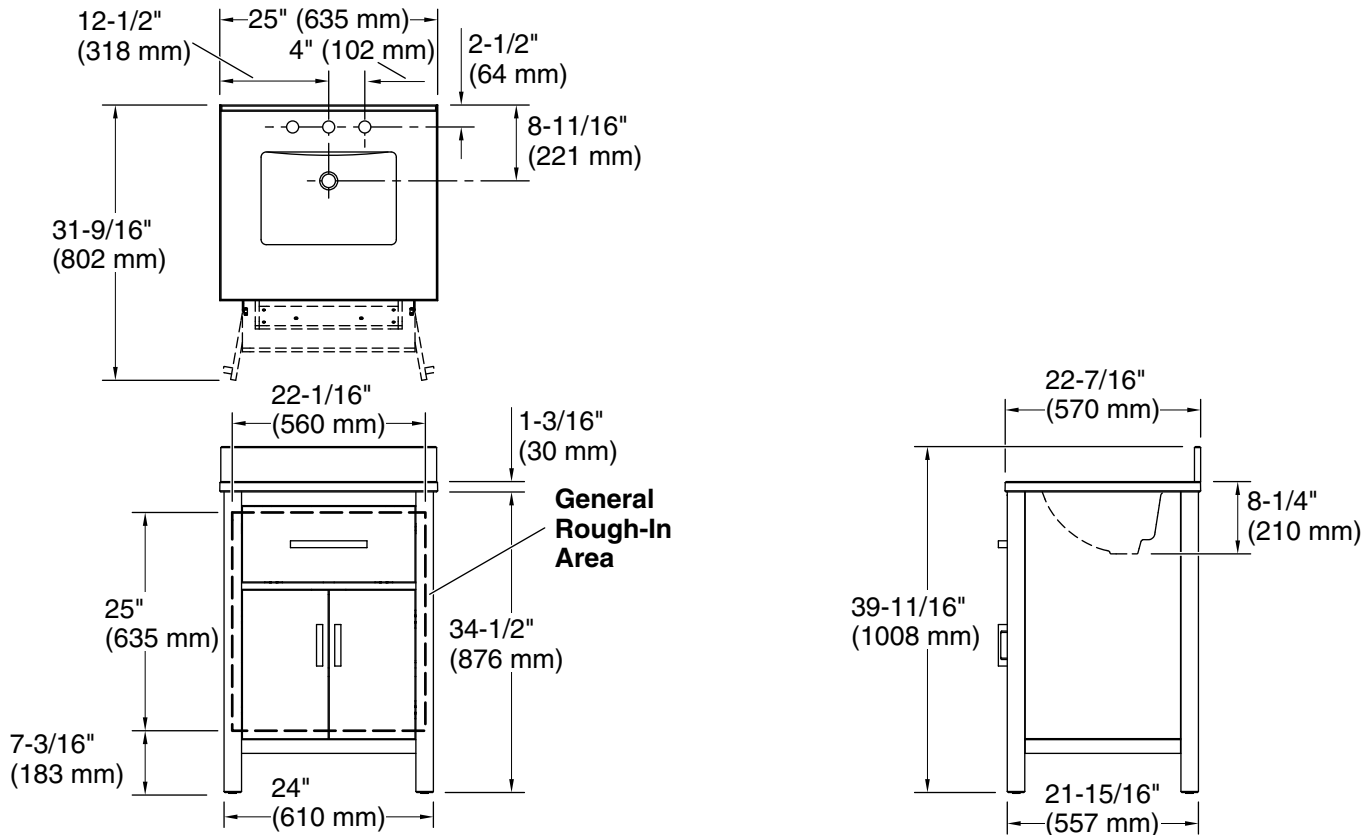

Features

- Set includes cabinet, precut quartz vanity top, backsplash, sink, cabinet hardware
- Convenient tilt-down drawer for storing smaller, frequently-used items
- Three-way adjustable slow-close door hinges for easy cabinet access
- 20-1/2" (521 mm) cabinet interior provides ample storage space
- Finish-matched cabinet interior offers generous clearance for plumbing
- Vanity top has 8" (203 mm) widespread faucet holes; requires deck-mount faucet (sold separately)
- Brushed Nickel hardware included on White, Atmos Grey, and Carbon Oak vanities, and Matte Black hardware on Light Oak vanities.

	BWK	Carbon Oak
	WEK	Light Oak

Technical Information

All product dimensions are nominal.

Notes

Install this product according to the installation instructions.

Select the type of fastener based upon the wall material. Two 250 lb (113.4 kg) minimum load bearing fasteners are recommended.