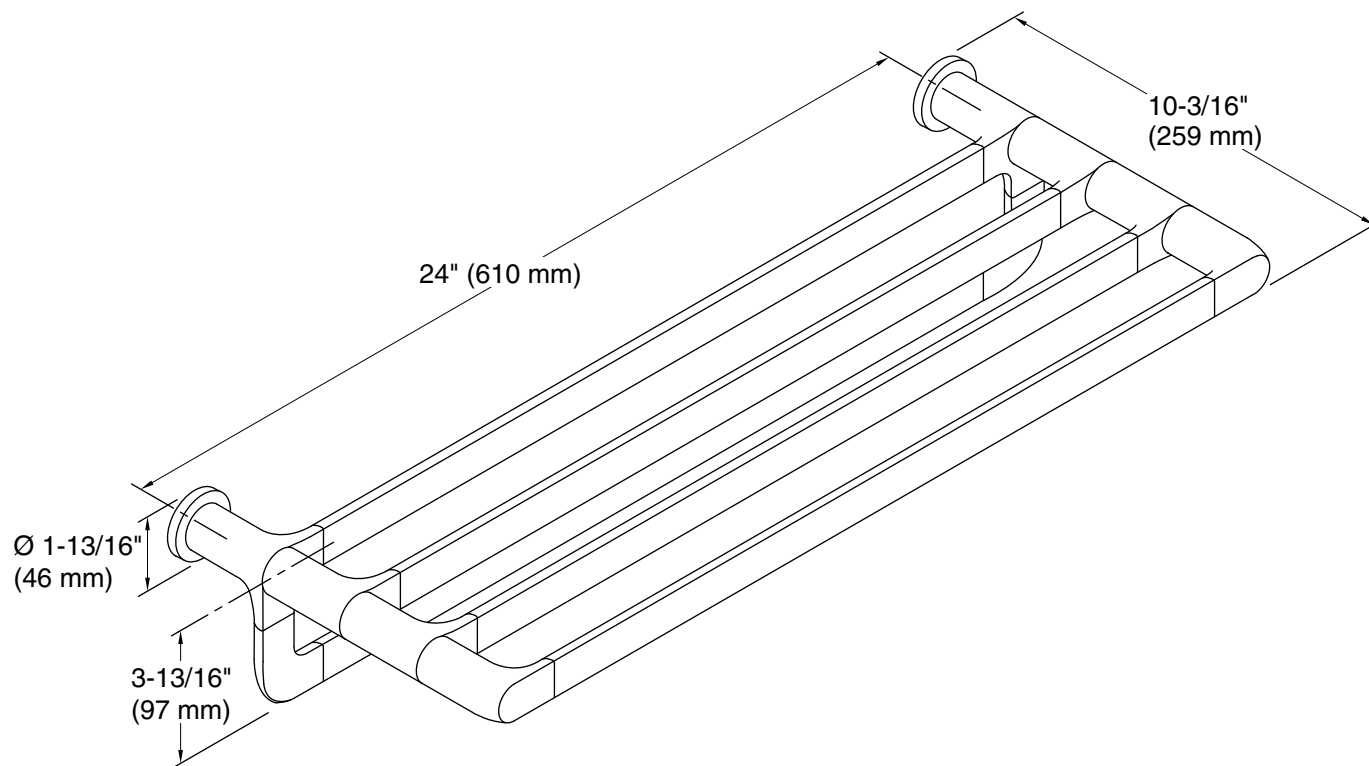

Technical Information

All product dimensions are nominal.

Material: Zinc, Brass

Notes

Install this product according to the installation instructions.

CAUTION: Risk of personal injury. Do not install these products in any area where they are likely to be used inadvertently as a grab bar or support bar. These products are not designed or intended for use as a grab bar or support bar.