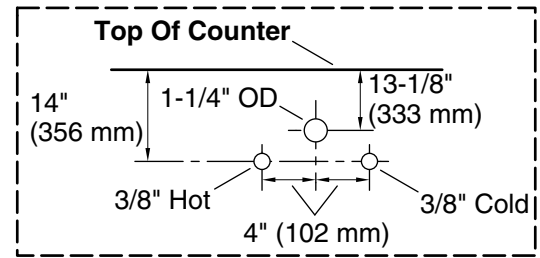

Waste Pipe Location Information