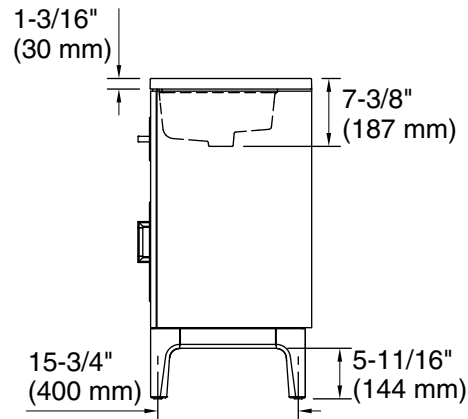

## Features

- One full-extension 12-3/4" (325 mm) drawer with soft-close side-mount slides
- Three-way adjustable slow-close door hinges for easy cabinet access
- 18" (457 mm) cabinet interior provides ample storage space
- Finish-matched cabinet interior offers generous clearance for plumbing
- Customize your storage with optional accessories such as floor liners, drawer organizers, and perfectly sized containers (sold separately)
- Coordinates with K-33558 upgraded hardware finishes, K-25815 quartz backsplash, K-25819 quartz side splash, and K-32814-SH2 upgraded legs (sold separately)

### Technical Information

All product dimensions are nominal.