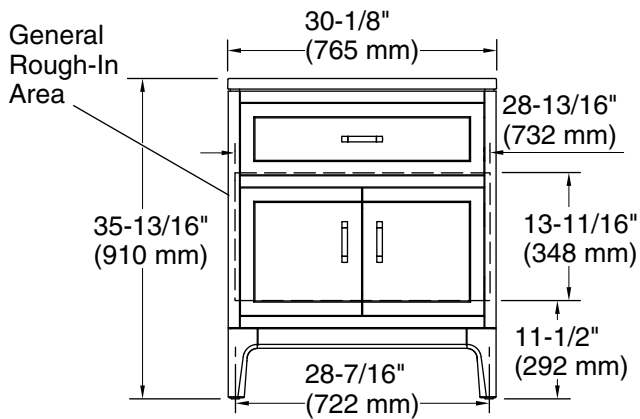

## Features

- One full-extension 12-3/4" (325 mm) drawer with soft-close side-mount slides
- Three-way adjustable slow-close door hinges for easy cabinet access
- 18" (457 mm) cabinet interior provides ample storage space
- Finish-matched cabinet interior offers generous clearance for plumbing
- Customize your storage with optional accessories such as floor liners, drawer organizers, and perfectly sized containers (sold separately)
- Coordinates with K-33558 upgraded hardware finishes, K-25815 quartz backsplash, K-25819 quartz side splash, and K-32814-SH2 upgraded legs (sold separately)

### Technical Information

All product dimensions are nominal.