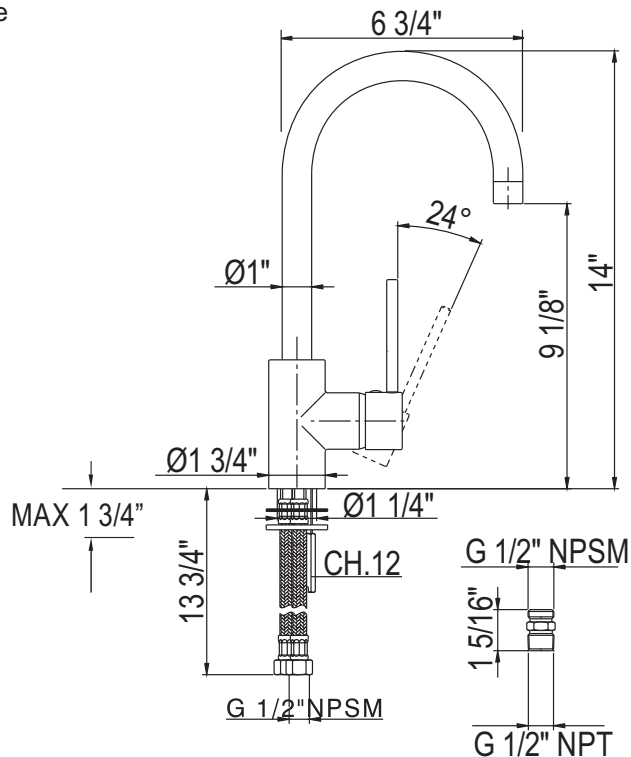

MODERN ARCHITECTURAL SIDE LEVER BAR/FOOD PREP FAUCET

ROHL Modern Kitchen

LS53L-2

FEATURES

- Metal lever only
- Brass construction
- 1/4-turn ceramic disc control cartridge
- 1 3/4" max installation depth on deck
- 6 3/4" reach swivel C-spout
- Matching bar faucet for LS57L,LS457 and LS64L
- 1.8 GPM
- Requires 2 1/2" clearance from backsplash to center of faucet hole

COLORS/FINISHES

- Polished Chrome
- Polished Nickel
- Satin Nickel

WARRANTY

- Limited Lifetime

ROHL

Authentic Luxury for Kitchen and Bath™

www.rohlhome.com

LS53L SPARE PARTS