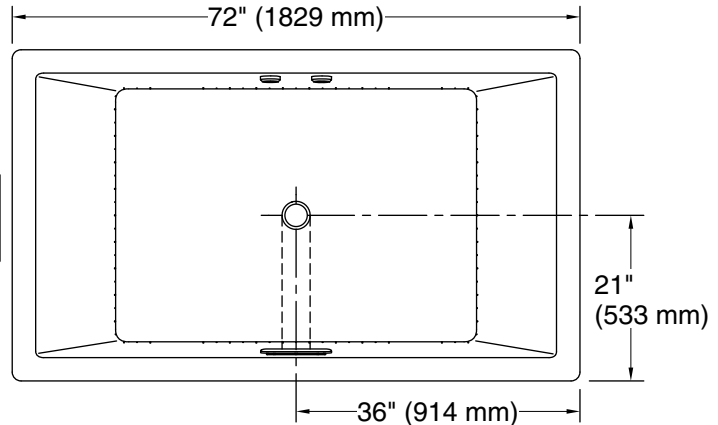

Underscore® Rectangle

72" x 42" Heated BubbleMassage™ air bath with Bask™

K-1174-GHW

No change in measurements if connected with drain illustrated. (K-7272)

Drop-in Rim Detail

Blower Motor Access
30" (762 mm) W x 15" (381 mm) H Min

Technical Information

All product dimensions are nominal.

Installation:	Drop-in, Undermount
Drain location:	Center
Basin area, bottom:	45-3/4" x 32" (1162 mm x 813 mm)
Basin area, top:	66" x 36" (1676 mm x 914 mm)
Weight:	110 lbs (49.9 kg)
Minimum floor load:	42 lbs/ft² (205.1 kg/m²)
Water depth:	19" (483 mm)
Water capacity:	139 gal (526.2 L)
Cutout:	Drop-in, 70-1/2" x 40-1/2" (1791 mm x 1029 mm)
Electrical component rating:	Blower: 120 V, 10 A, 60 Hz Heated Surface: 120 V, 0.5 A, 60 Hz, 65