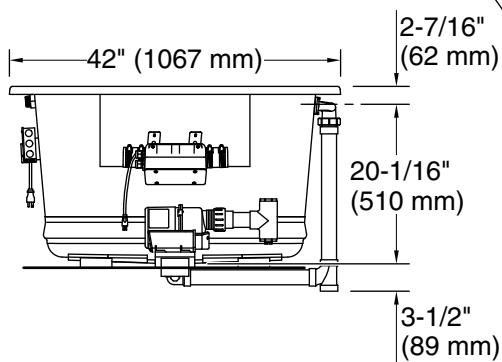

Underscore® Rectangle

72" x 42" Heated BubbleMassage™ air bath with Bask™

K-1174-GHW

No change in measurements if connected with drain illustrated. (K-7272)

Drop-in Rim Detail

Blower Motor Access
30" (762 mm) W x 15" (381 mm) H Min

Technical Information

All product dimensions are nominal.

Installation:	Drop-in, Undermount
Drain location:	Center
Basin area, bottom:	45-3/4" x 32" (1162 mm x 813 mm)
Basin area, top:	66" x 36" (1676 mm x 914 mm)
Weight:	110 lbs (49.9 kg)
Minimum floor load:	42 lbs/ft² (205.1 kg/m²)
Water depth:	19" (483 mm)
Water capacity:	139 gal (526.2 L)
Cutout:	Drop-in, 70-1/2" x 40-1/2" (1791 mm x 1029 mm)
Electrical component rating:	Blower: 120 V, 10 A, 60 Hz Heated Surface: 120 V, 0.5 A, 60 Hz, 65