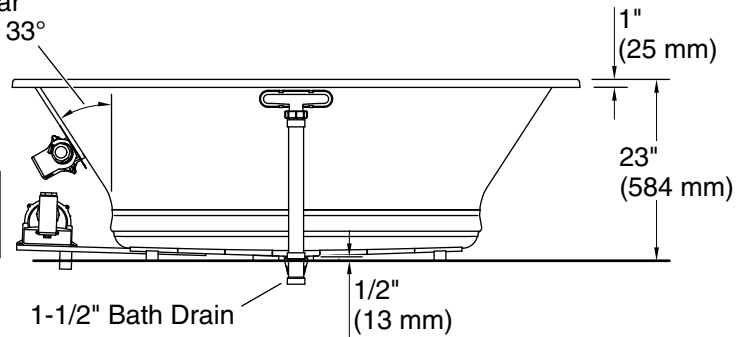

Lumbar Angle 33°