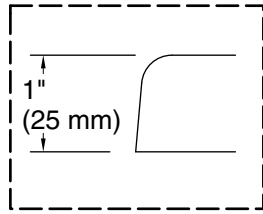

Underscore® Rectangle

72" x 42" Heated BubbleMassage™ air bath with Bask™

K-1174-GHW

No change in measurements if connected with drain illustrated. (K-7272)

Drop-in Rim Detail

Blower Motor Access
30" (762 mm) W x 15" (381 mm) H Min

Technical Information

All product dimensions are nominal.

Installation:	Drop-in, Undermount
Drain location:	Center
Basin area, bottom:	45-3/4" x 32" (1162 mm x 813 mm)
Basin area, top:	66" x 36" (1676 mm x 914 mm)
Weight:	110 lbs (49.9 kg)
Minimum floor load:	42 lbs/ft² (205.1 kg/m²)
Water depth:	19" (483 mm)
Water capacity:	139 gal (526.2 L)
Cutout:	Drop-in, 70-1/2" x 40-1/2" (1791 mm x 1029 mm)
Electrical component rating:	Blower: 120 V, 10 A, 60 Hz Heated Surface: 120 V, 0.5 A, 60 Hz, 65