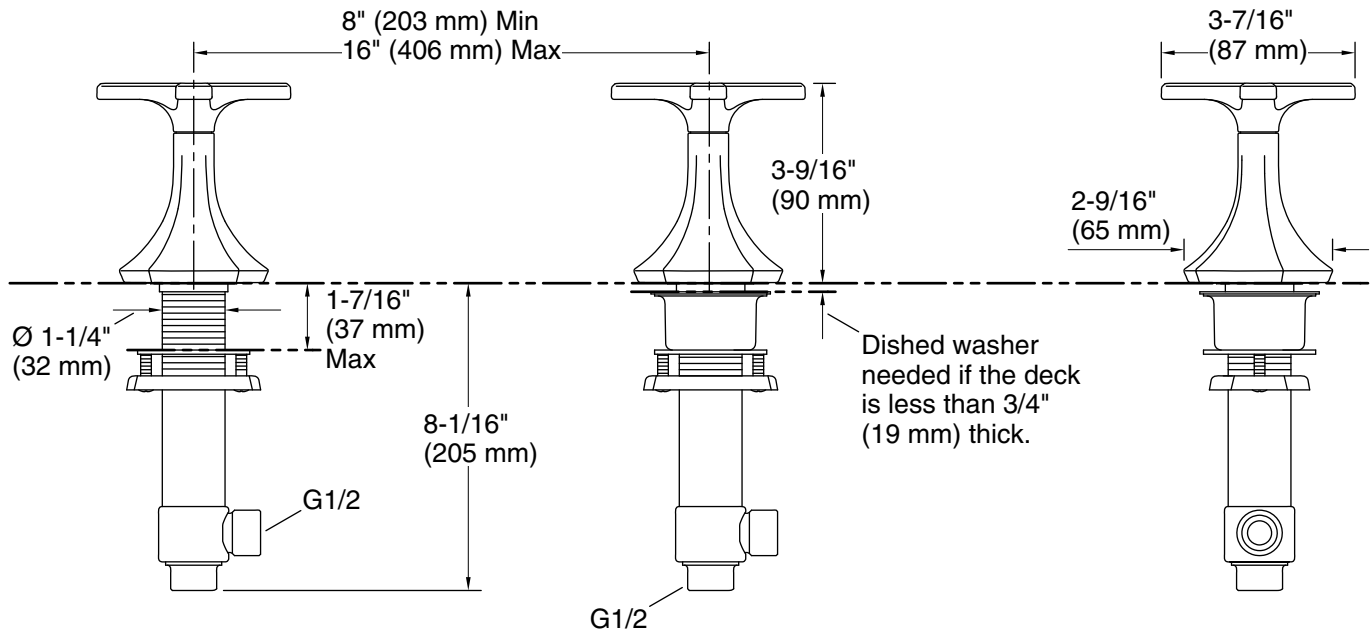

Technical Information

All product dimensions are nominal.

Drain included: No

Notes

ADA, OBC, CSA B651 compliant when installed to the specific requirements of these regulations.