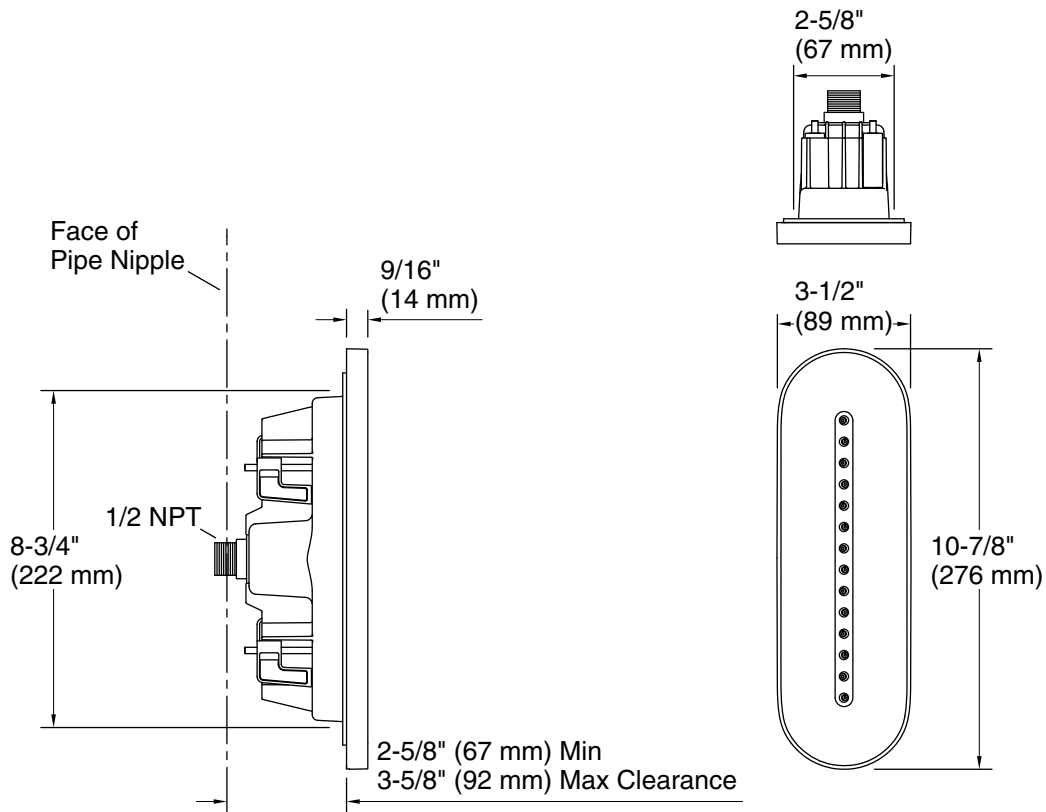

Features

- Oblong single-function linear body spray delivers 14 twirling Deep Massage streams, targeting sore muscles to ease away aches and pains
- MasterClean™ sprayface features an easy-to-clean surface that withstands mineral buildup and maximizes spray performance
- Low-profile design complements any decor
- 1.75 gpm (6.6 lpm) maximum flow rate at 45 psi (3.1 bar)
- 1/2" NPT connection
- This product can help a building earn Water Efficiency points in LEED® Green Building Rating System

Material

- Durable material construction
- KOHLER® finishes resist corrosion and tarnishing

Installation

- Semi-recessed into wall

Recommended Products/Accessories

K-23723 Faucet cleaner

Codes/Standards

ASME A112.18.1/CSA B125.1
DOE - Energy Policy Act 1992
California Energy Commission (CEC)
IAPMO Certification

Technical Information

All product dimensions are nominal.

Drain included: No

Handshower:

Rated maximum flow: 0 gal/min (0 l/min)

Notes

Install this product according to the installation instructions.