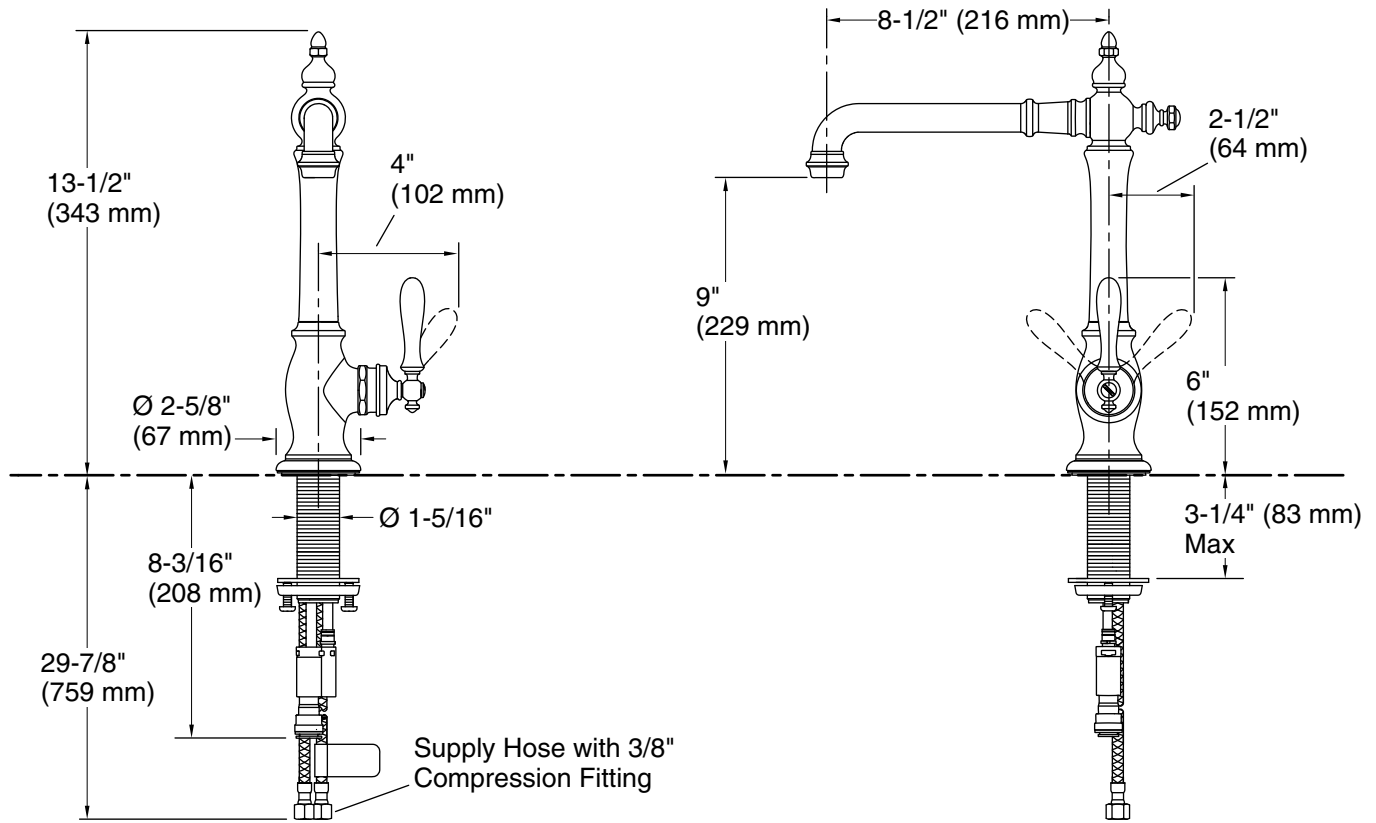

### Technical Information

All product dimensions are nominal.

### Spout:

Spout reach: 8-1/2" (216 mm)