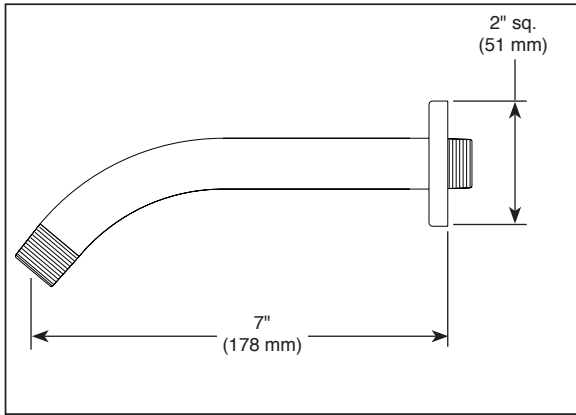

Submitted Model No.: _____

Specific Features: _____

▲ Designate proper finish suffix

BRIZO®

SHOWER ARM AND FLANGE

■ Siderna® Bath Collection

STANDARD SPECIFICATIONS:

- Solid brass construction
- 1/2" NPT threads