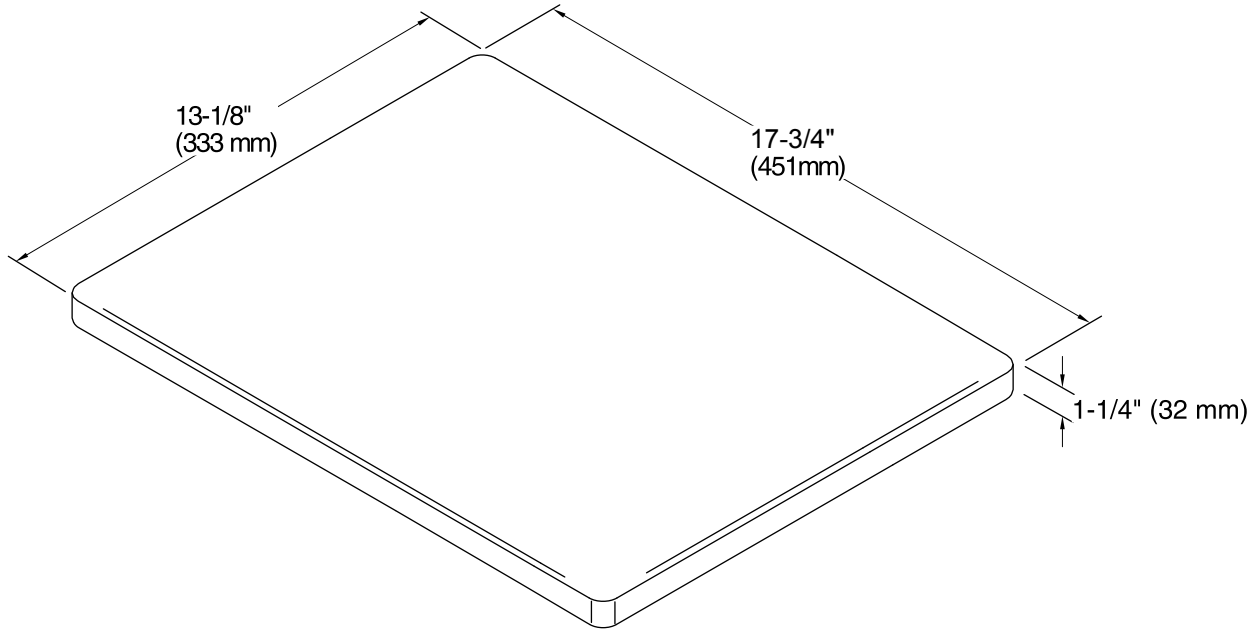

Technical Information

All product dimensions are nominal.